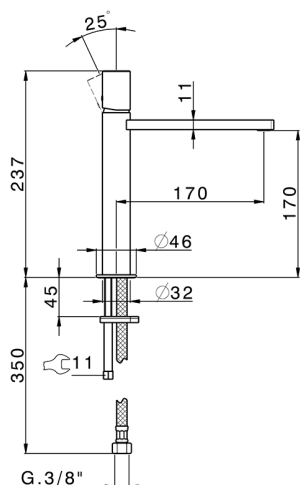

## Single lever 'medium' washbasin mixer SMOOTH X32\_X4001504

MODEL **X4001504**

Single lever 'medium' washbasin mixer, without automatic pop-up waste, G.3/8" stainless steel flexible hose, with smooth lever, Inox AISI 316L

### CHARACTERISTICS

Cartridge Spare Parts **ZZ96550000**

**25 mm Cartridge**

## Single lever 'medium' washbasin mixer SMOOTH X32\_X4001504

X4001504

<https://en.cisal.it/single-lever-medium-washbasin-mixer-smooth-x32-x4001504>

2026-04-26