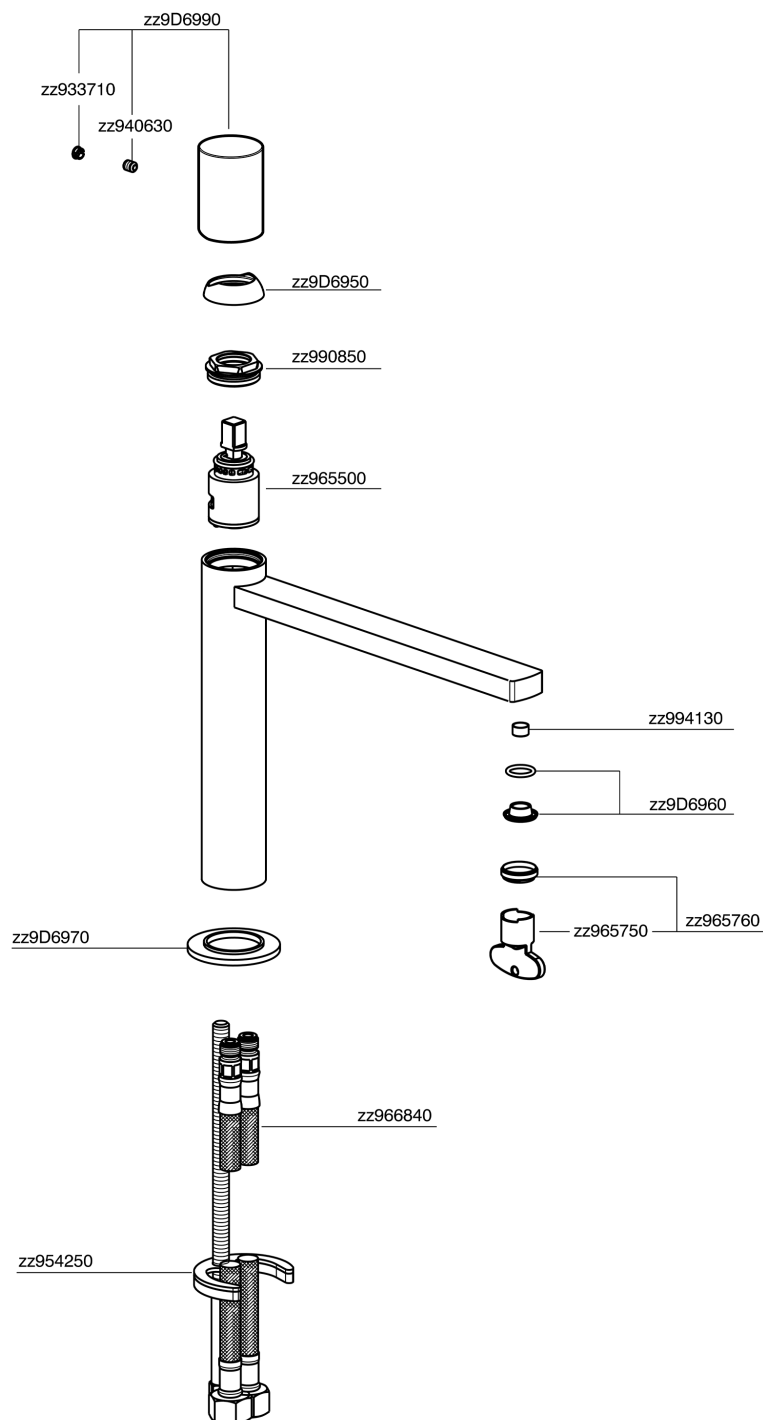

Single lever 'medium' washbasin mixer SMOOTH X32_X4001504

MODEL **X4001504**

Single lever 'medium' washbasin mixer, without automatic pop-up waste, G.3/8" stainless steel flexible hose, with smooth lever, Inox AISI 316L

AVAILABLE FINISHINGS

-  **D1** D1 Brushed Inox
-  **5H** 5H Dark Brass Brushed
-  **5L** 5L Brushed Black Titanium
-  **5N** 5N Brushed Rose Gold

CHARACTERISTICS

Cartridge Spare Parts **ZZ96550000**

25 mm Cartridge

Single lever 'medium' washbasin mixer SMOOTH X32_X4001504

X4001504

<https://en.cisal.it/single-lever-medium-washbasin-mixer-smooth-x32-x4001504>

2026-06-04