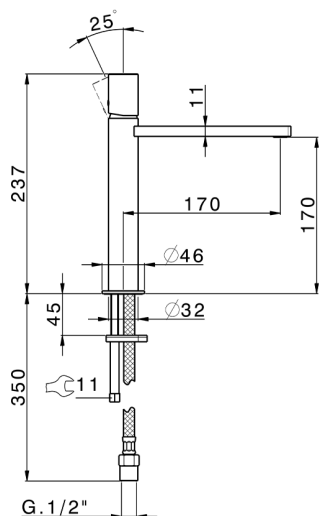

Single lever 'medium' washbasin mixer SMOOTH X32_X4001504

MODEL **X4001504**

Single lever 'medium' washbasin mixer, without automatic pop-up waste, G.3/8" stainless steel flexible hose, with smooth lever, Inox AISI 316L

AVAILABLE FINISHINGS

-  **D1** D1 Brushed Inox
-  **5H** 5H Dark Brass Brushed
-  **5L** 5L Brushed Black Titanium
-  **5N** 5N Brushed Rose Gold

CHARACTERISTICS

Cartridge Spare Parts **ZZ96550000**

25 mm Cartridge

Single lever 'medium' washbasin mixer SMOOTH X32_X4001504

X4001504

<https://en.cisal.it/single-lever-medium-washbasin-mixer-smooth-x32-x4001504>

2026-06-04