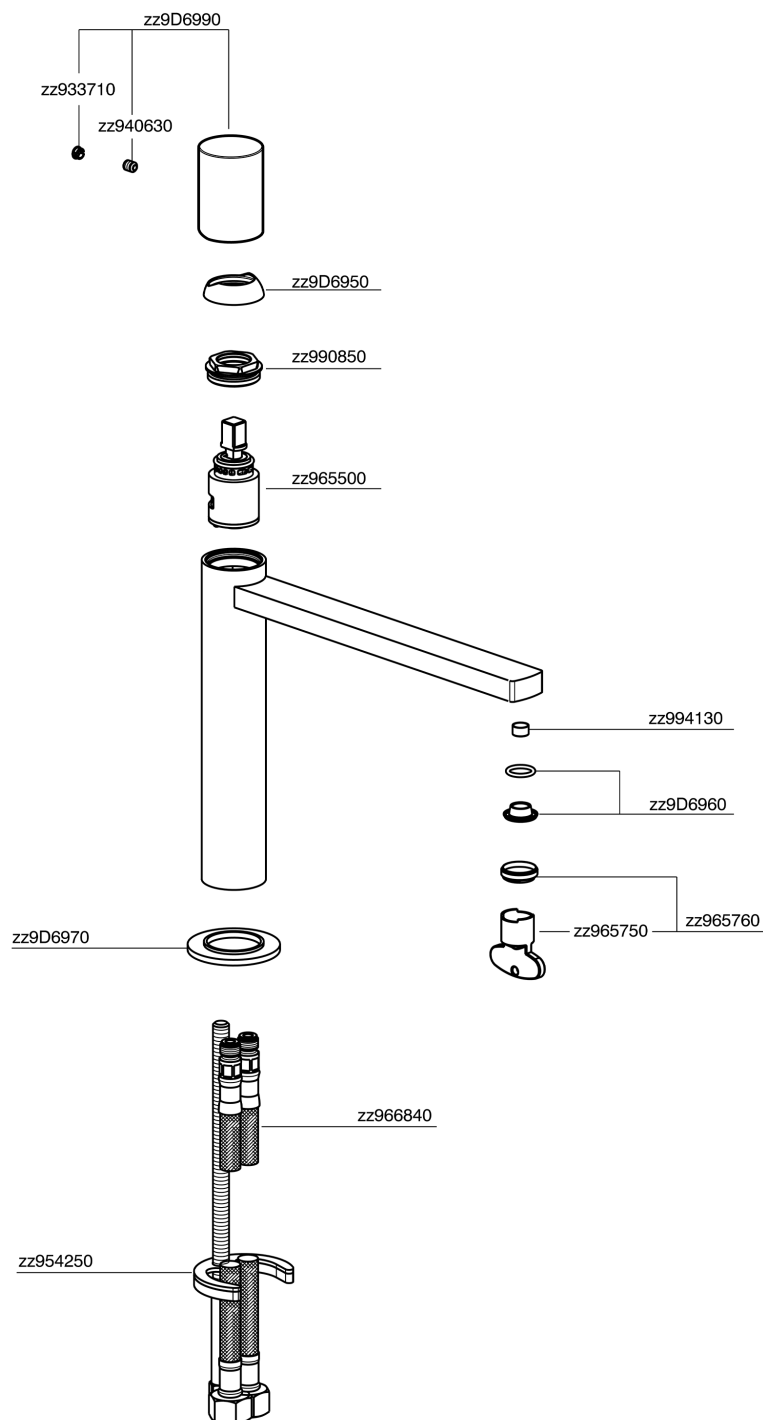

## Single lever 'medium' washbasin mixer SMOOTH X32\_X4001504

MODEL **X4001504**

Single lever 'medium' washbasin mixer, without automatic pop-up waste, G.3/8" stainless steel flexible hose, with smooth lever, Inox AISI 316L

### CHARACTERISTICS

Cartridge Spare Parts **ZZ96550000**

**25 mm Cartridge**

## Single lever 'medium' washbasin mixer SMOOTH X32\_X4001504

X4001504

<https://en.cisal.it/single-lever-medium-washbasin-mixer-smooth-x32-x4001504>

2026-04-26