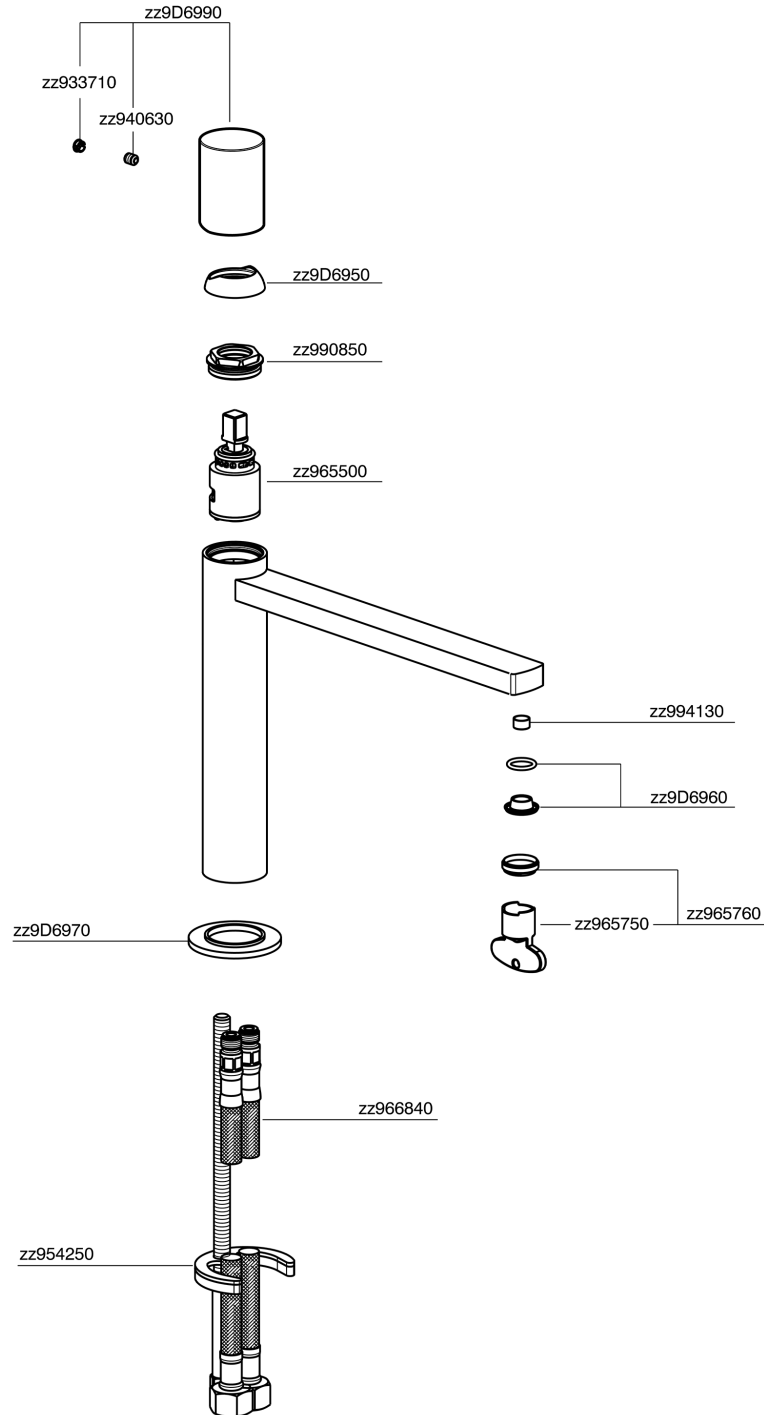

## Single lever 'medium' washbasin mixer SMOOTH X32\_X4001504

X4001504

<https://en.cisal.it/single-lever-medium-washbasin-mixer-smooth-x32-x4001504>

2026-04-25