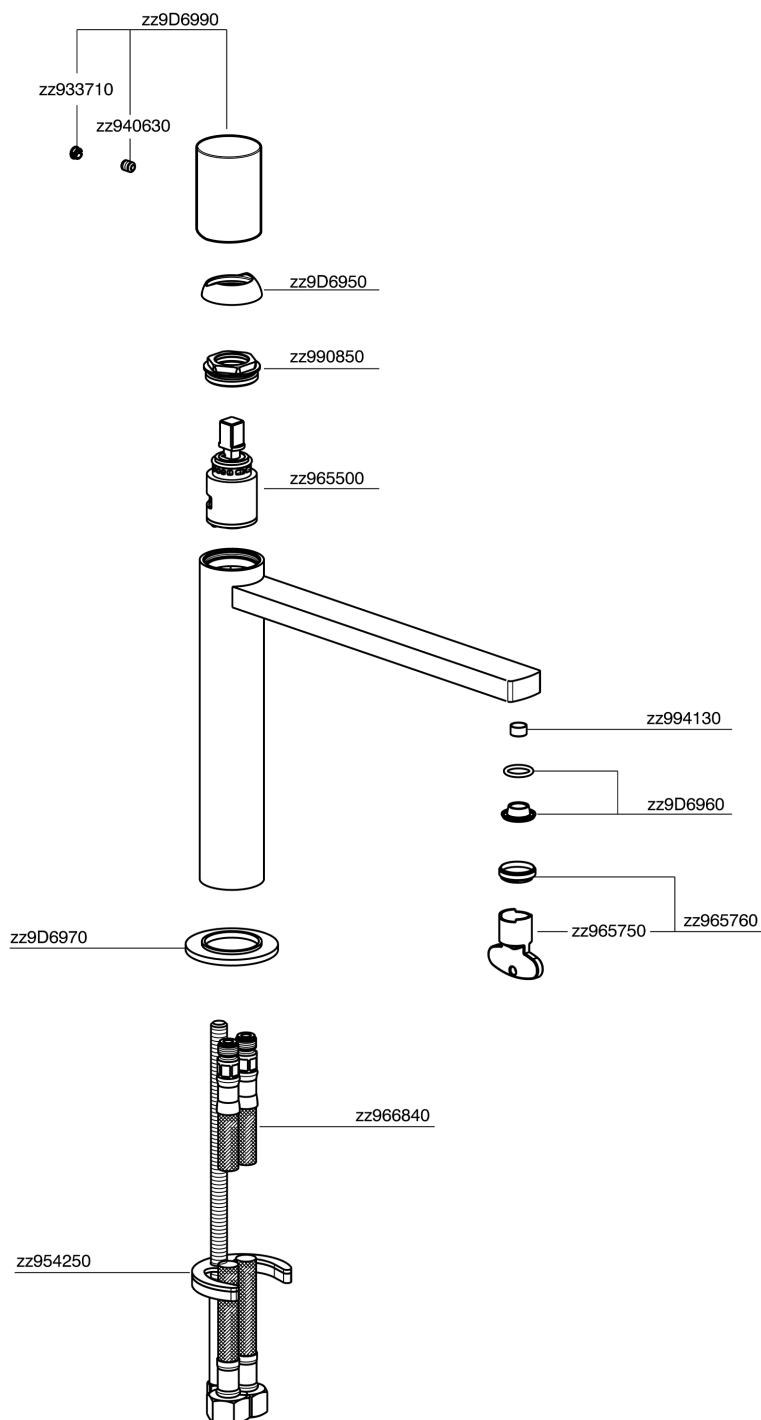

## Single lever 'medium' washbasin mixer SMOOTH X32\_X4001504

X4001504

<https://en.cisal.it/single-lever-medium-washbasin-mixer-smooth-x32-x4001504>

2026-06-05