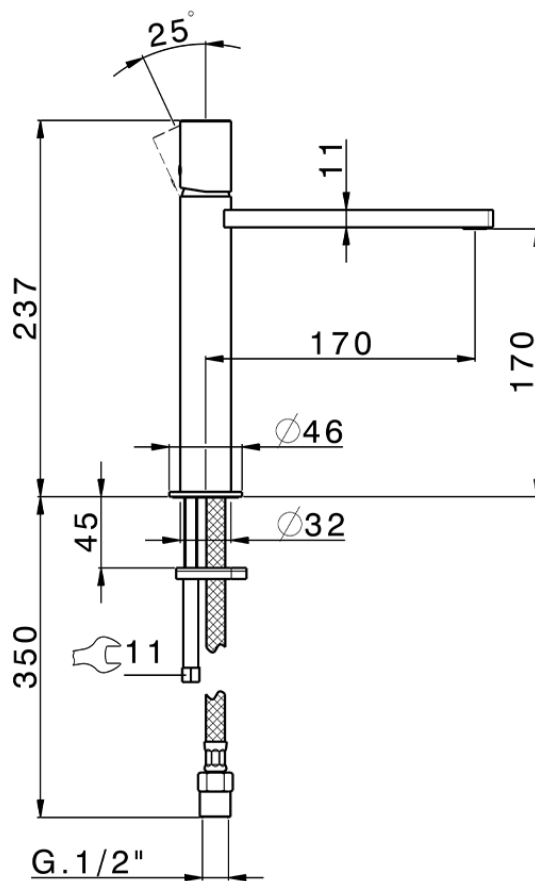

Single lever 'medium' washbasin mixer SMOOTH X32_X4001504

X4001504

<https://en.cisal.it/single-lever-medium-washbasin-mixer-smooth-x32-x4001504>

2026-06-09