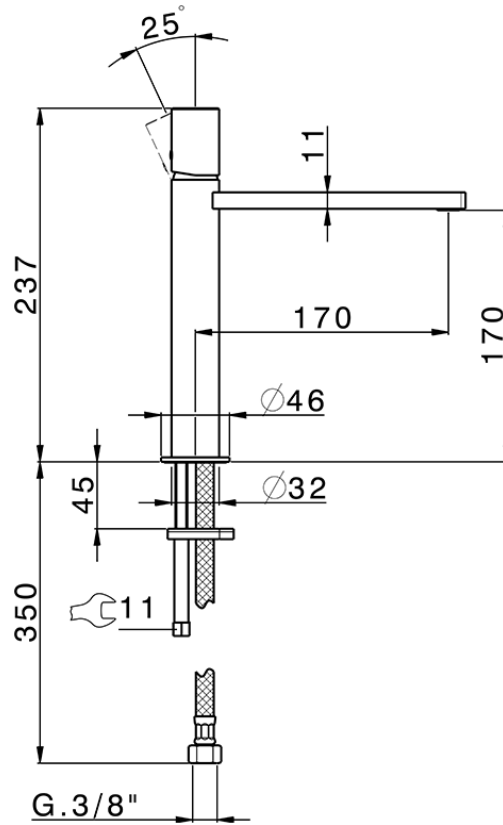

Single lever 'medium' washbasin mixer SMOOTH X32_X4001504

X4001504

<https://en.cisal.it/single-lever-medium-washbasin-mixer-smooth-x32-x4001504>

2026-04-24