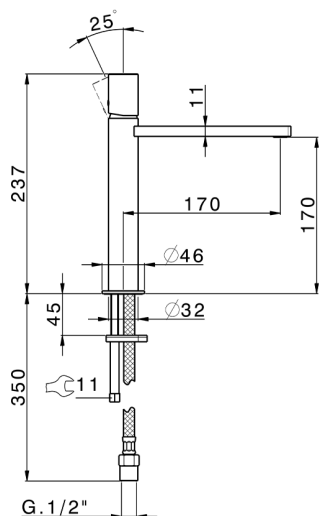

## Single lever 'medium' washbasin mixer SMOOTH X32\_X4001504

MODEL **X4001504**

Single lever 'medium' washbasin mixer, without automatic pop-up waste, G.3/8" stainless steel flexible hose, with smooth lever, Inox AISI 316L

### CHARACTERISTICS

Cartridge Spare Parts **ZZ96550000**

**25 mm Cartridge**

## Single lever 'medium' washbasin mixer SMOOTH X32\_X4001504

X4001504

<https://en.cisal.it/single-lever-medium-washbasin-mixer-smooth-x32-x4001504>

2026-06-26