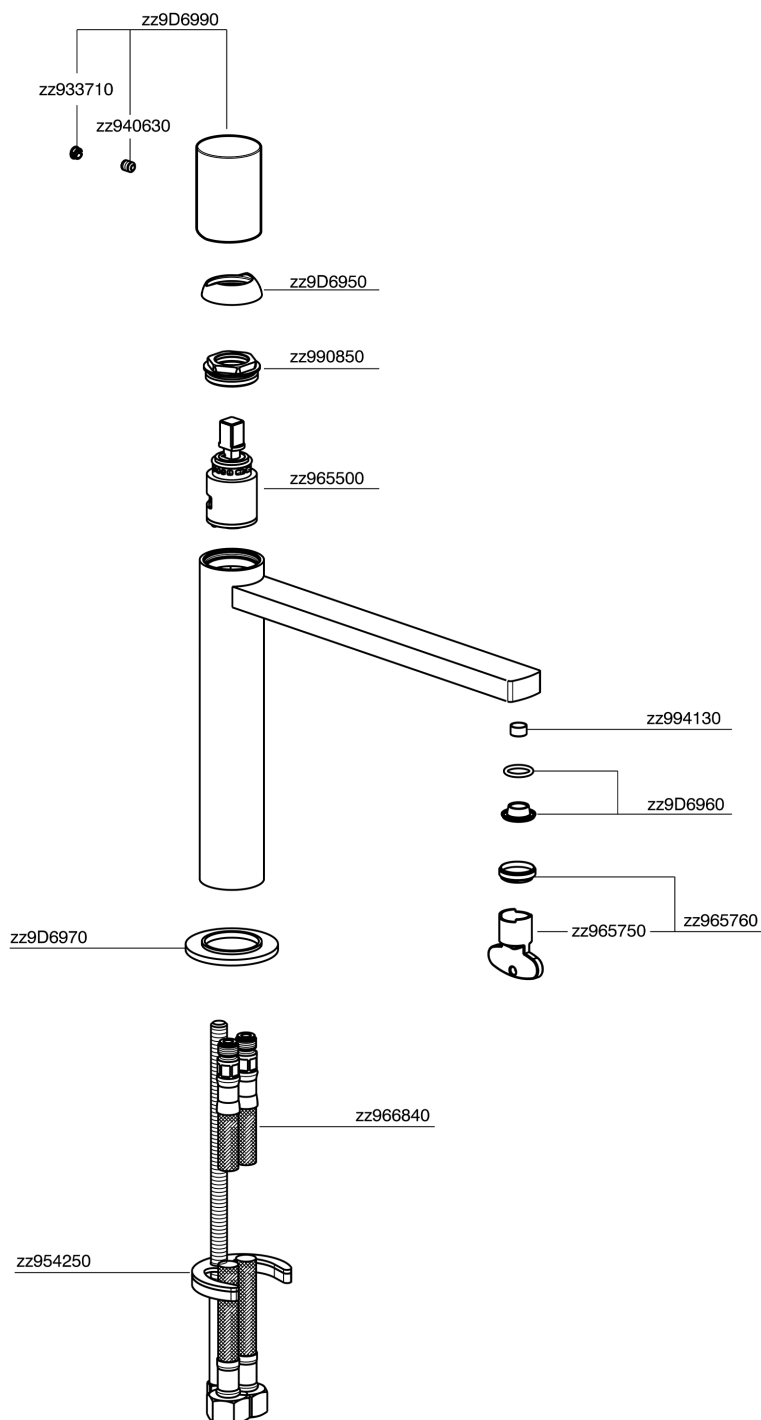

Single lever 'medium' washbasin mixer SMOOTH X32_X4001504

MODEL **X4001504**

Single lever 'medium' washbasin mixer, without automatic pop-up waste, G.3/8" stainless steel flexible hose, with smooth lever, Inox AISI 316L

AVAILABLE FINISHINGS

-  **D1** D1 Brushed Inox
-  **5H** 5H Dark Brass Brushed
-  **5L** 5L Brushed Black Titanium
-  **5N** 5N Brushed Rose Gold

CHARACTERISTICS

Cartridge Spare Parts **ZZ96550000**

25 mm Cartridge

Single lever 'medium' washbasin mixer SMOOTH X32_X4001504

X4001504

<https://en.cisal.it/single-lever-medium-washbasin-mixer-smooth-x32-x4001504>

2026-04-04