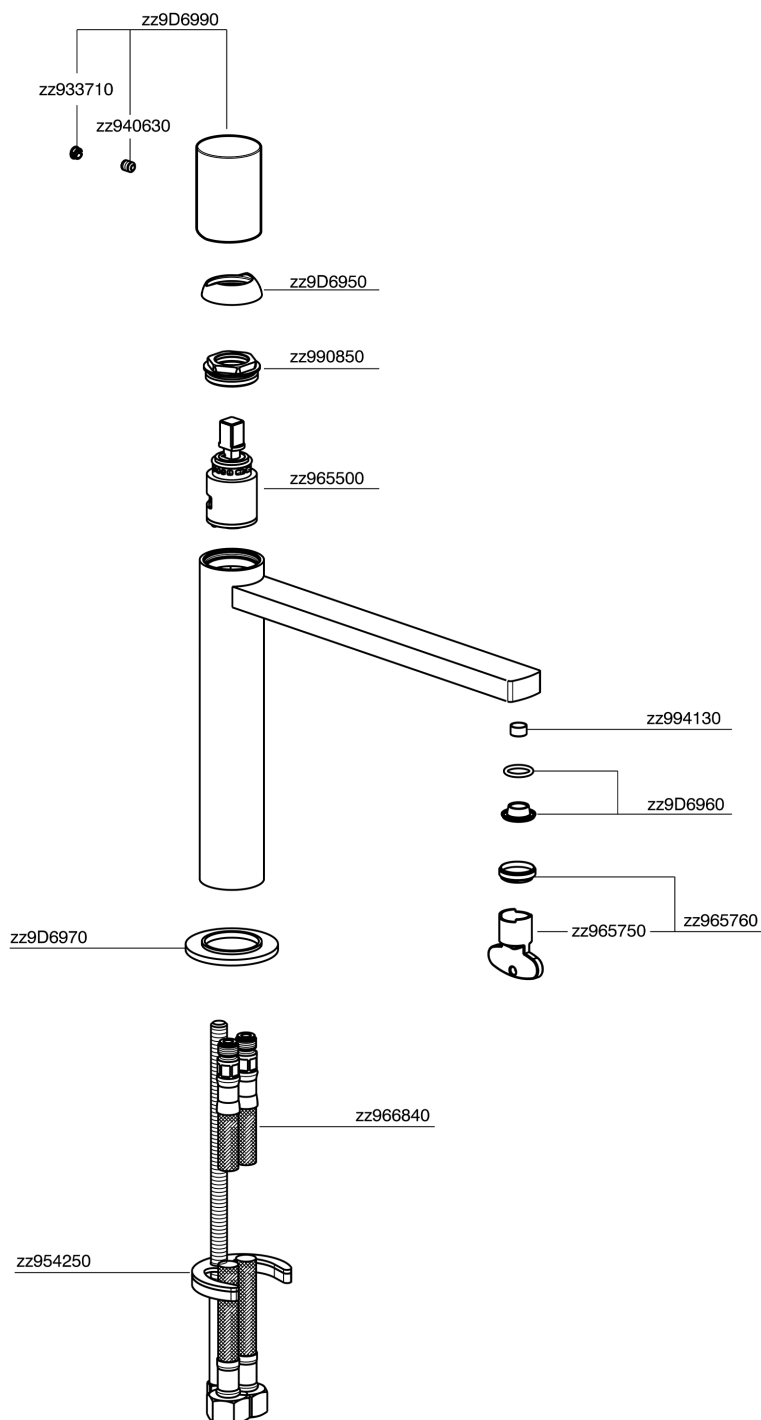

Single lever 'medium' washbasin mixer SMOOTH X32_X4001504

MODEL **X4001504**

Single lever 'medium' washbasin mixer, without automatic pop-up waste, G.3/8" stainless steel flexible hose, with smooth lever, Inox AISI 316L

AVAILABLE FINISHINGS

-  **D1** D1 Brushed Inox
-  **5H** 5H Dark Brass Brushed
-  **5L** 5L Brushed Black Titanium
-  **5N** 5N Brushed Rose Gold

CHARACTERISTICS

Cartridge Spare Parts **ZZ96550000**

25 mm Cartridge

Single lever 'medium' washbasin mixer SMOOTH X32_X4001504

X4001504

<https://en.cisal.it/single-lever-medium-washbasin-mixer-smooth-x32-x4001504>

2026-06-05