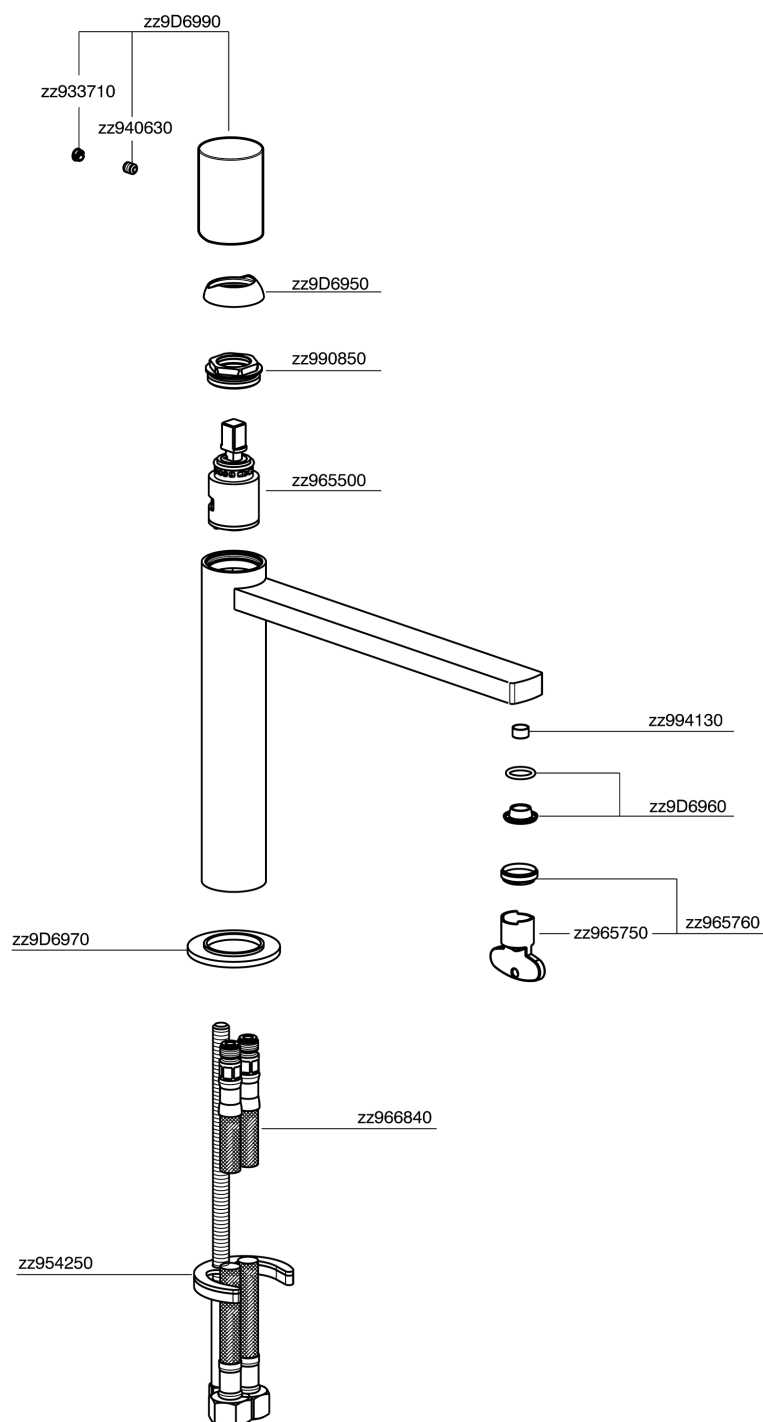

## Single lever 'medium' washbasin mixer SMOOTH X32\_X4001504

MODEL **X4001504**

Single lever 'medium' washbasin mixer, without automatic pop-up waste, G.3/8" stainless steel flexible hose, with smooth lever, Inox AISI 316L

### CHARACTERISTICS

Cartridge Spare Parts **ZZ96550000**

**25 mm Cartridge**

## Single lever 'medium' washbasin mixer SMOOTH X32\_X4001504

X4001504

<https://en.cisal.it/single-lever-medium-washbasin-mixer-smooth-x32-x4001504>

2026-06-26