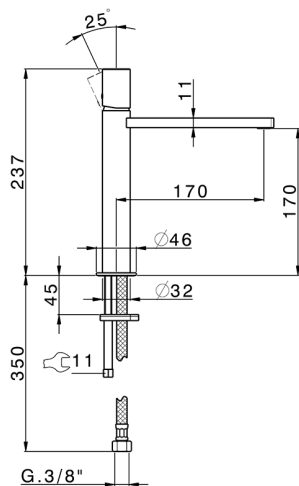

Single lever 'medium' washbasin mixer SMOOTH X32_X4001504

MODEL **X4001504**

Single lever 'medium' washbasin mixer, without automatic pop-up waste, G.3/8" stainless steel flexible hose, with smooth lever, Inox AISI 316L

AVAILABLE FINISHINGS

-  **D1** D1 Brushed Inox
-  **5H** 5H Dark Brass Brushed
-  **5L** 5L Brushed Black Titanium
-  **5N** 5N Brushed Rose Gold

CHARACTERISTICS

Cartridge Spare Parts **ZZ96550000**

25 mm Cartridge

Single lever 'medium' washbasin mixer SMOOTH X32_X4001504

X4001504

<https://en.cisal.it/single-lever-medium-washbasin-mixer-smooth-x32-x4001504>

2026-04-04