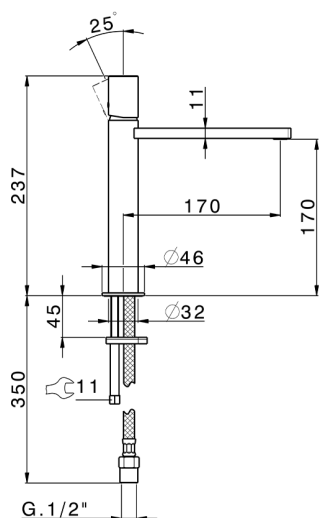

Single lever 'medium' washbasin mixer SMOOTH X32_X4001504

MODEL **X4001504**

Single lever 'medium' washbasin mixer, without automatic pop-up waste, G.3/8" stainless steel flexible hose, with smooth lever, Inox AISI 316L

AVAILABLE FINISHINGS

-  **D1** D1 Brushed Inox
-  **5H** 5H Dark Brass Brushed
-  **5L** 5L Brushed Black Titanium
-  **5N** 5N Brushed Rose Gold

CHARACTERISTICS

Cartridge Spare Parts **ZZ96550000**

25 mm Cartridge

Single lever 'medium' washbasin mixer SMOOTH X32_X4001504

X4001504

<https://en.cisal.it/single-lever-medium-washbasin-mixer-smooth-x32-x4001504>

2026-06-05