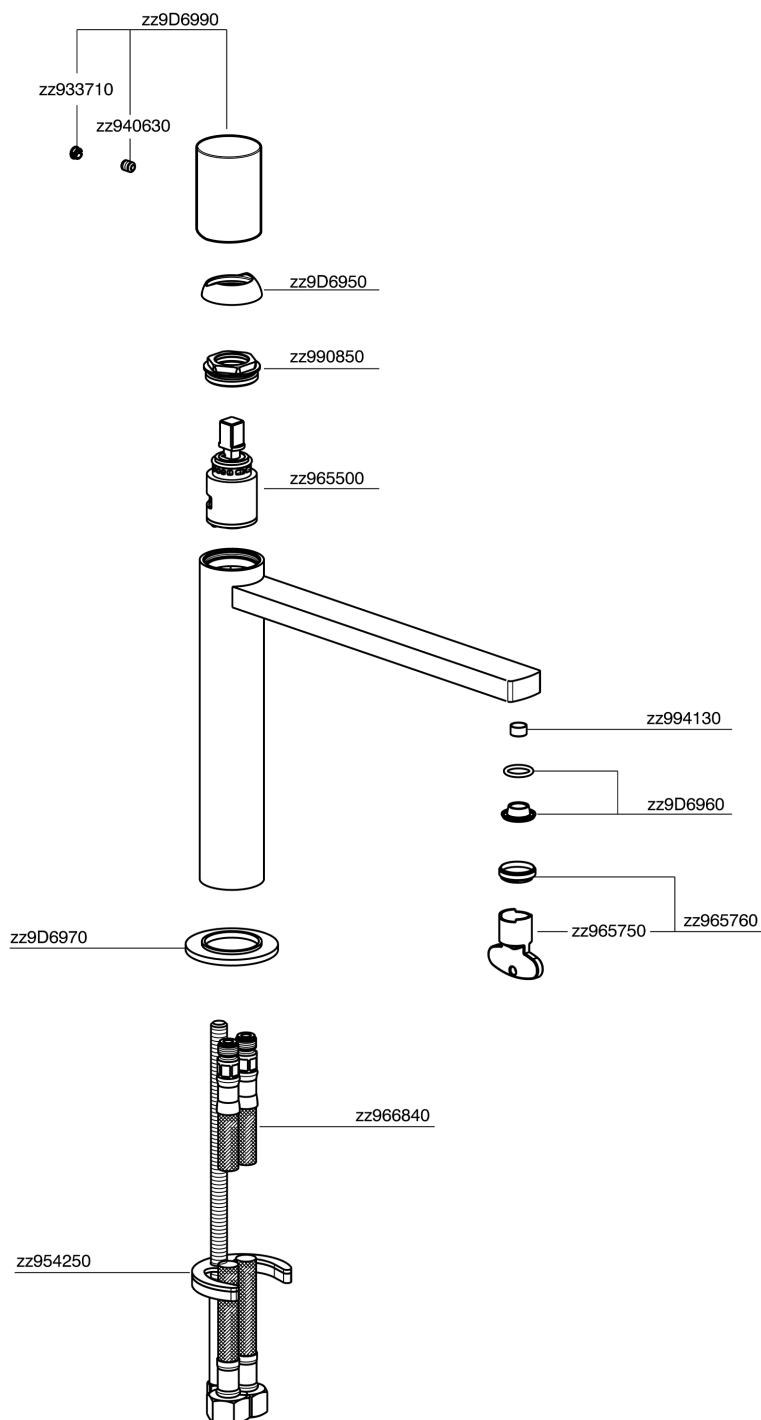

Single lever 'medium' washbasin mixer SMOOTH X32_X4001504

X4001504

<https://en.cisal.it/single-lever-medium-washbasin-mixer-smooth-x32-x4001504>

2026-06-05