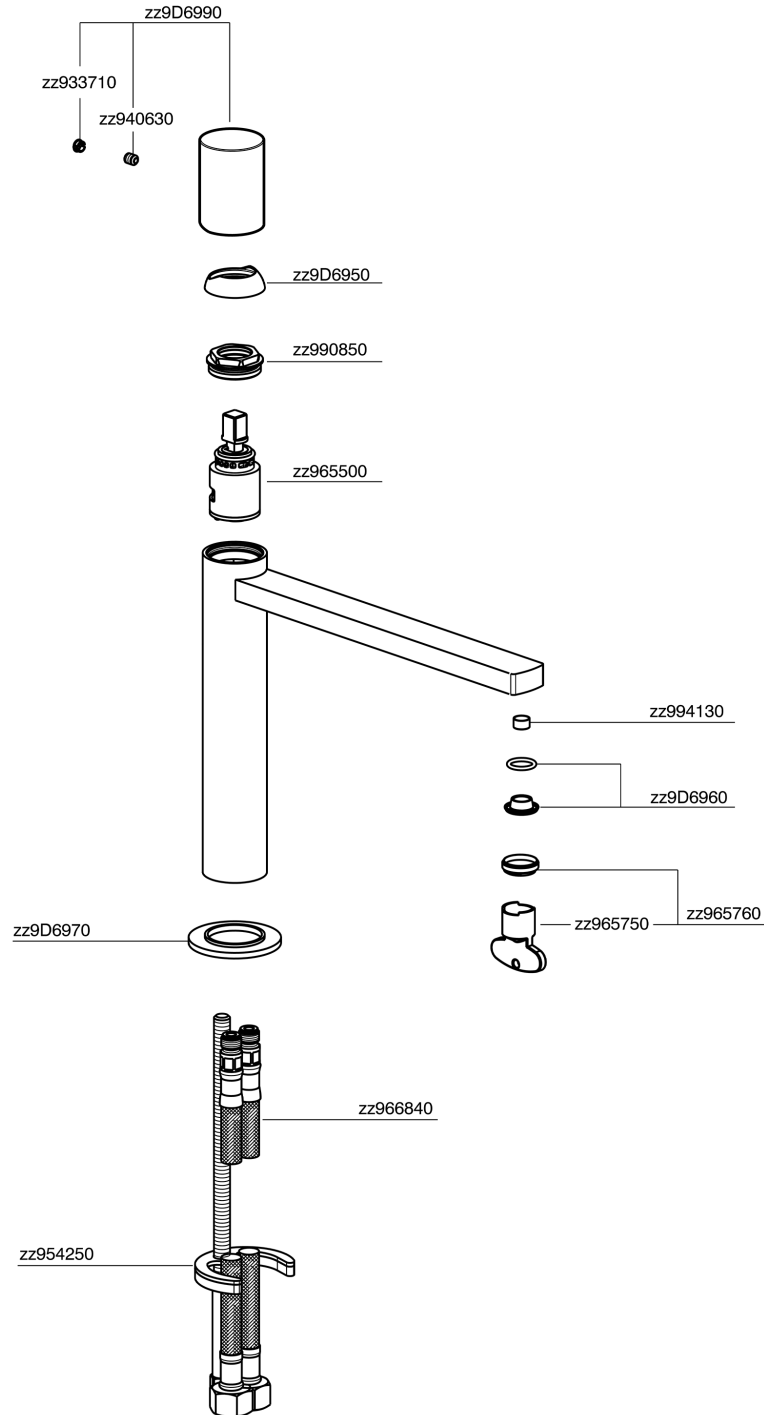

Single lever 'medium' washbasin mixer SMOOTH X32_X4001504

X4001504

<https://en.cisal.it/single-lever-medium-washbasin-mixer-smooth-x32-x4001504>

2026-04-04