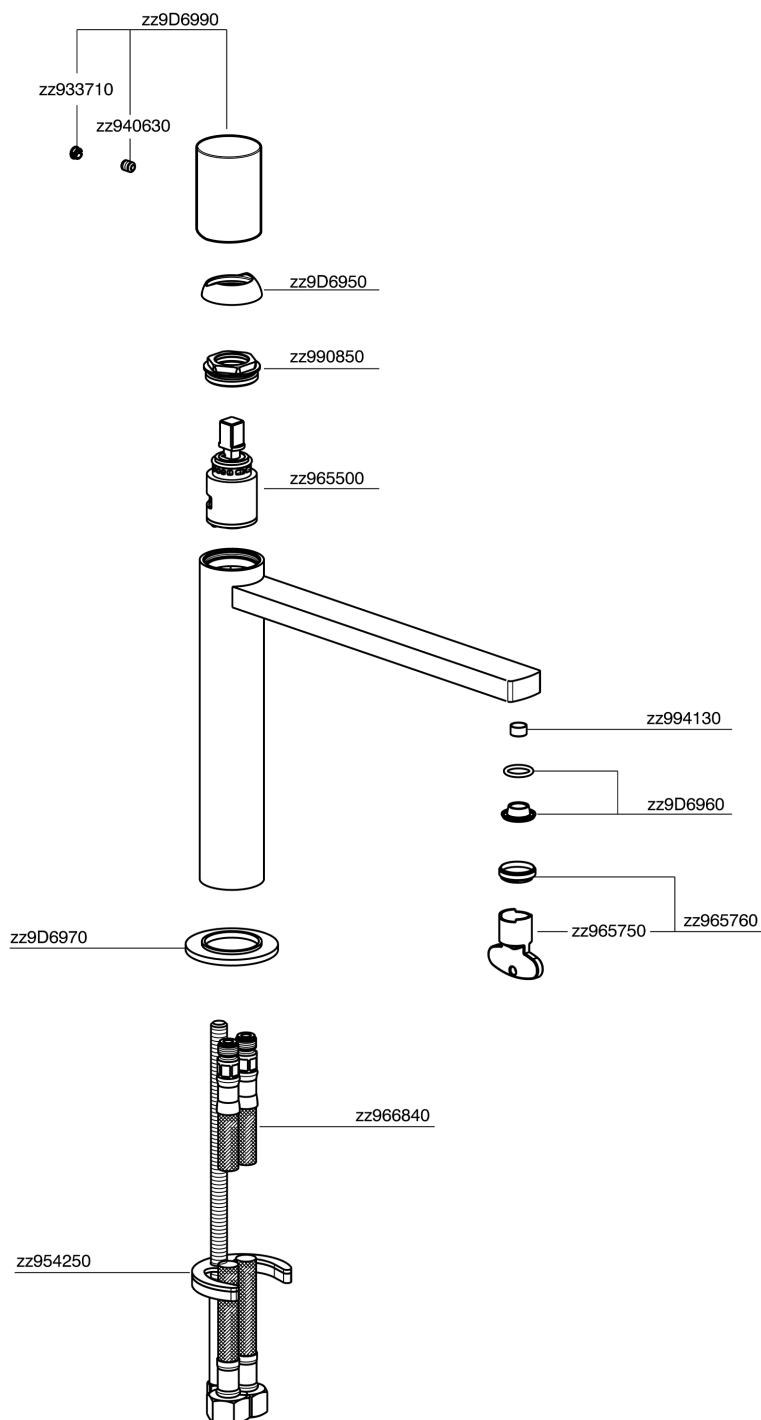

## Single lever 'medium' washbasin mixer SMOOTH X32\_X4001504

X4001504

<https://en.cisal.it/single-lever-medium-washbasin-mixer-smooth-x32-x4001504>

2026-06-26