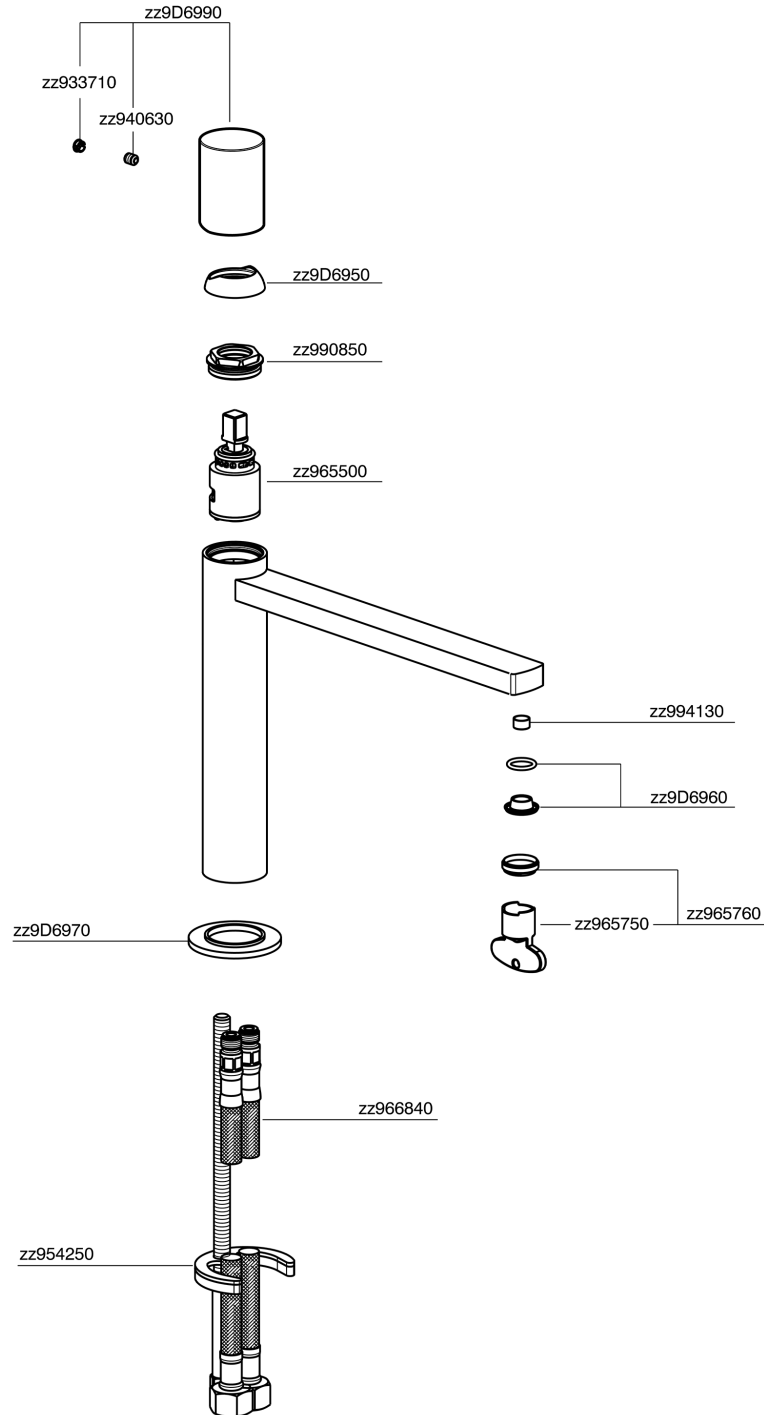

Single lever 'medium' washbasin mixer SMOOTH X32_X4001504

X4001504

<https://en.cisal.it/single-lever-medium-washbasin-mixer-smooth-x32-x4001504>

2026-04-26