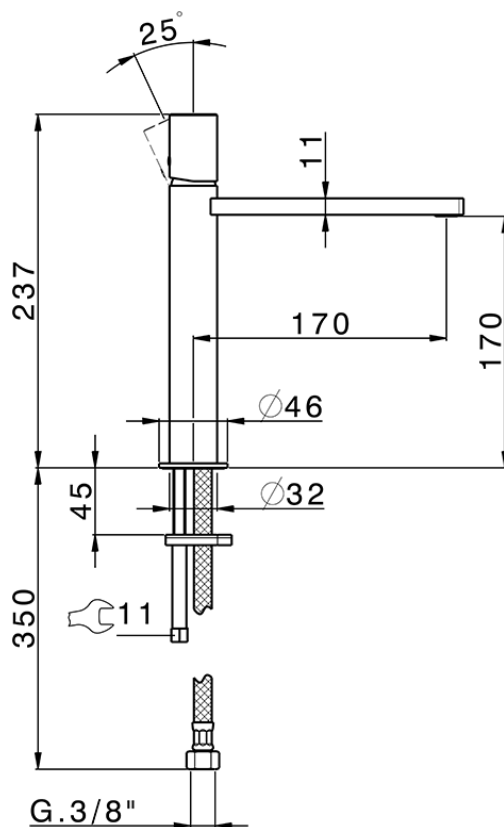

Single lever 'medium' washbasin mixer SMOOTH X32_X4001504

X4001504

<https://en.cisal.it/single-lever-medium-washbasin-mixer-smooth-x32-x4001504>

2026-04-26