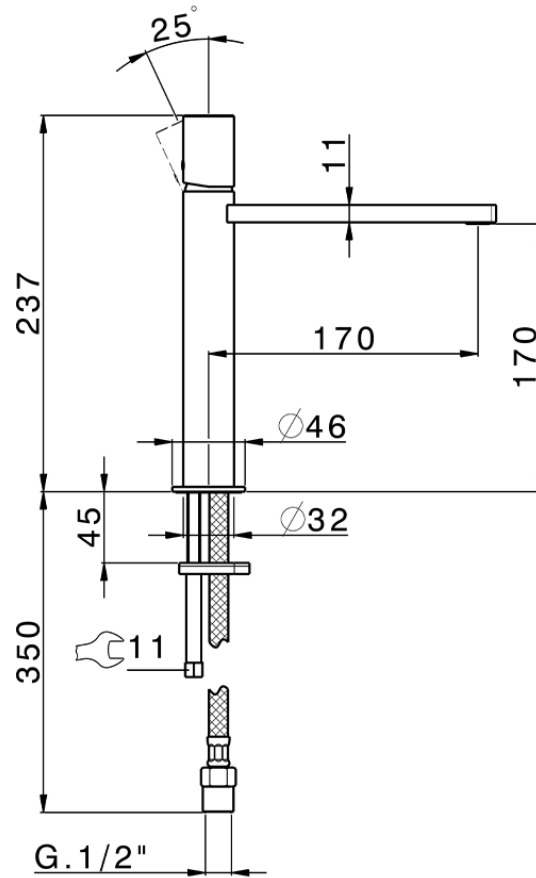

Single lever 'medium' washbasin mixer SMOOTH X32_X4001504

X4001504

<https://en.cisal.it/single-lever-medium-washbasin-mixer-smooth-x32-x4001504>

2026-06-05