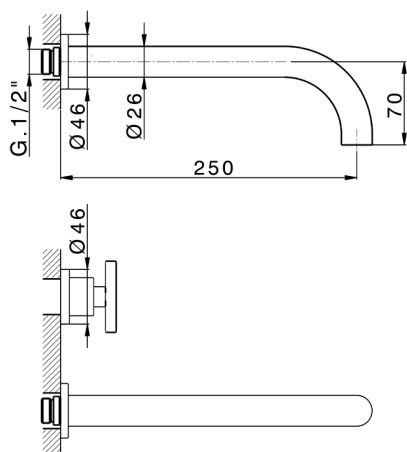

Exposed part for concealed washbasin mixer GRACE_MN013511

MODEL **MN013511**

Exposed part for concealed washbasin mixer, without concealed part, for item ZA033511

AVAILABLE FINISHINGS

-  **21** 21 Chrome
-  **2F** 2F Brushed Nickel
-  **2W** 2W Brushed Gold
-  **5H** 5H Dark Brass Brushed
-  **5L** 5L Brushed Black Titanium
-  **6T** 6T Chrome/Matt Black

CHARACTERISTICS

Installation **Concealed**

Required concealed parts **ZA033511**

Concealed washbasin mixer CONCEALED_ZA033511

MODEL **ZA033511**

Concealed washbasin mixer, right headvalve - left headvalve

AVAILABLE FINISHINGS