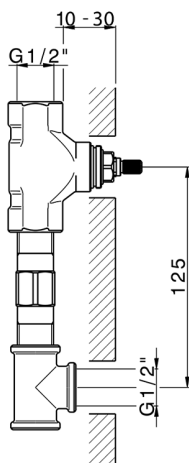

Exposed part for concealed washbasin mixer GRACE_MN013511

MODEL **MN013511**

Exposed part for concealed washbasin mixer, without concealed part, for item ZA033511

AVAILABLE FINISHINGS

-  **21** 21 Chrome
-  **2F** 2F Brushed Nickel
-  **2W** 2W Brushed Gold
-  **5H** 5H Dark Brass Brushed
-  **5L** 5L Brushed Black Titanium
-  **6T** 6T Chrome/Matt Black

CHARACTERISTICS

Installation **Concealed**

Required concealed parts **ZA033511**

Concealed washbasin mixer CONCEALED_ZA033511

MODEL **ZA033511**

Concealed washbasin mixer, right headvalve - left headvalve

AVAILABLE FINISHINGS

 **04** 04 Without finishing

CHARACTERISTICS

Concealed **1**

2024-10-18