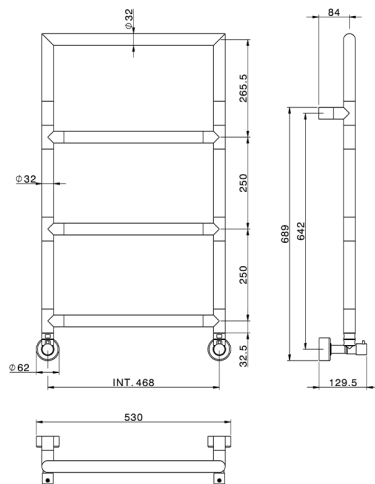

Fixed modular heated towel rail Ø32mm BATHROOM ACCESSORIES_ZA004940

MODEL **ZA004940**

Fixed modular heated towel rail Ø32mm, With square top, 1/2 M with eccentric union, Brass

AVAILABLE FINISHINGS

21 21 Chrome

CHARACTERISTICS

2024-12-22