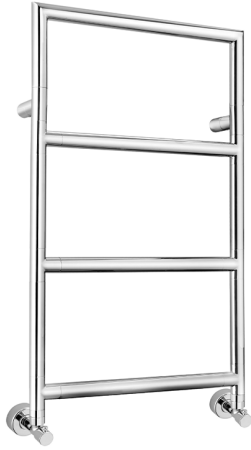

Fixed modular heated towel rail Ø32mm BATHROOM ACCESSORIES_ZA004940

MODEL **ZA004940**

Fixed modular heated towel rail Ø32mm, With square top, 1/2 M with eccentric union, Brass

AVAILABLE FINISHINGS

21 21 Chrome

CHARACTERISTICS

2024-12-22