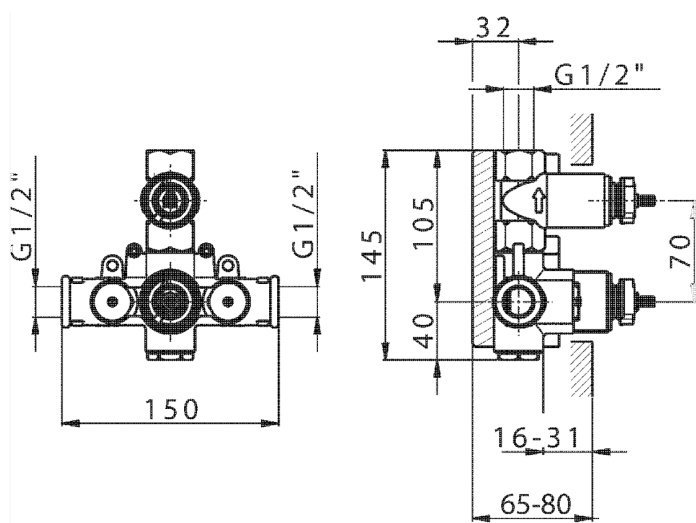

## 1-outlet Concealed thermostatic shower valve CONCEALED\_ZA007281

MODEL **ZA007281**

1-outlet Concealed thermostatic shower valve, Stopvalve with 1/2" outlet, without trim kit

AVAILABLE FINISHINGS

CHARACTERISTICS

Concealed **1**  
 Cartridge Spare Parts **24.04A.PP**  
**8x20 Plus P Thermostatic Valve**