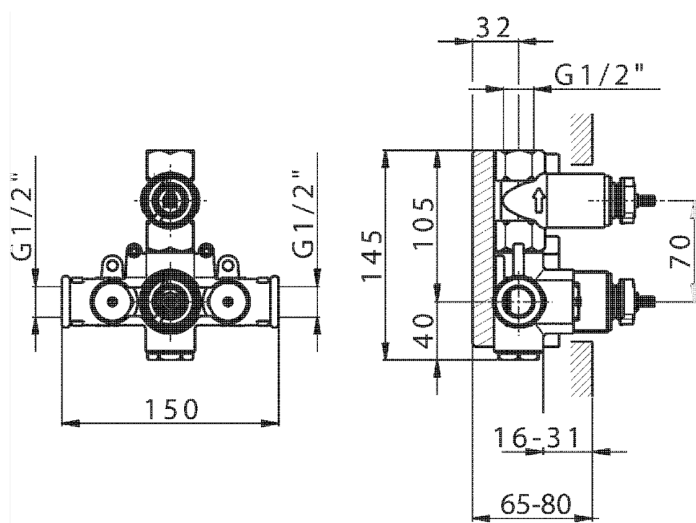

1-outlet Concealed thermostatic shower valve CONCEALED_ZA007281

MODEL **ZA007281**

1-outlet Concealed thermostatic shower valve, Stopvalve with 1/2" outlet, without trim kit

AVAILABLE FINISHINGS

 **04** 04 Without finishing

CHARACTERISTICS

Concealed **1**
Cartridge Spare Parts **24.04A.PP**

8x20 Plus P Thermostatic Valve

Thermostatic

The Cisal thermostatic is your personal water manager, helping you to handle, control and save water and energy.