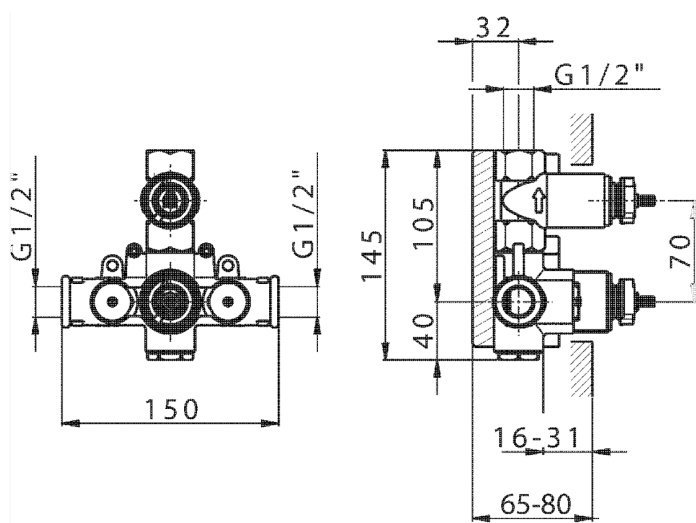

1-outlet Concealed thermostatic shower valve CONCEALED_ZA007281

MODEL **ZA007281**

1-outlet Concealed thermostatic shower valve, Stopvalve with 1/2" outlet, without trim kit

AVAILABLE FINISHINGS

CHARACTERISTICS

Concealed **1**
 Cartridge Spare Parts **24.04A.PP**
8x20 Plus P Thermostatic Valve

Thermostatic

The Cisal thermostatic is your personal water manager, helping you to handle, control and save water and energy.