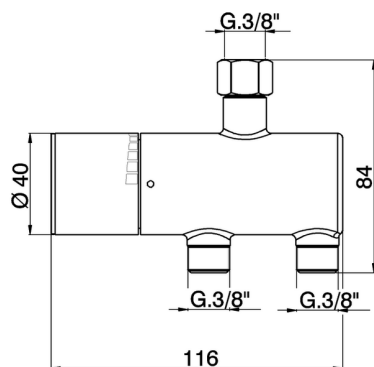

Temperature limiter COMPONENTS_TXT83010

MODEL **TXT83010**

Temperature limiter, without installation kit

AVAILABLE FINISHINGS

-  **21** 21 Chrome
-  **61** 61 White/Chrome

CHARACTERISTICS

2026-04-08