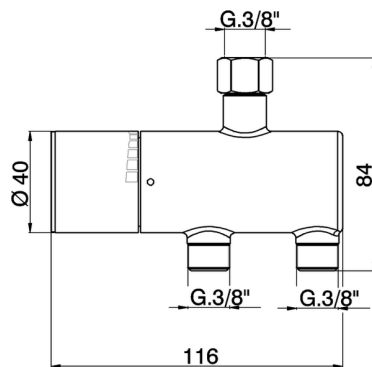

Temperature limiter COMPONENTS_TXT83010

MODEL **TXT83010**

Temperature limiter, without installation kit

AVAILABLE FINISHINGS

21 21 Chrome

61 61 White/Chrome

CHARACTERISTICS

2026-05-20