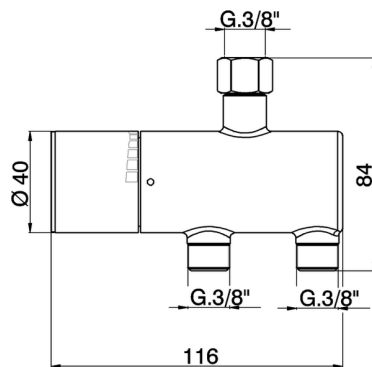

Temperature limiter COMPONENTS_TXT83010

MODEL **TXT83010**

Temperature limiter, without installation kit

AVAILABLE FINISHINGS

21 21 Chrome

61 61 White/Chrome

CHARACTERISTICS

2026-06-14