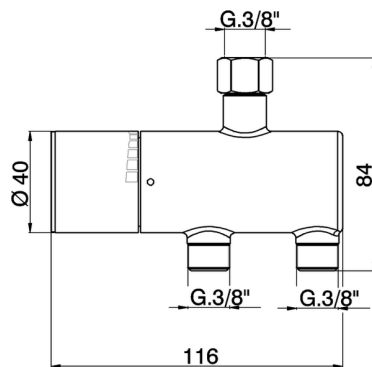

Temperature limiter COMPONENTS_TXT83010

MODEL **TXT83010**

Temperature limiter, without installation kit

AVAILABLE FINISHINGS

21 21 Chrome

61 61 White/Chrome

CHARACTERISTICS

2026-04-29