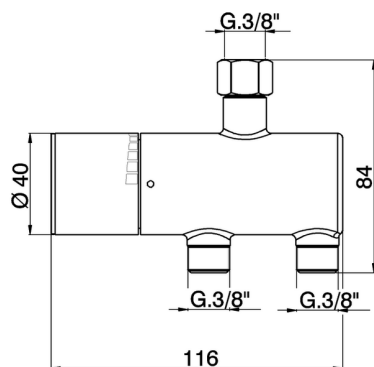

## Temperature limiter COMPONENTS\_TXT83010

MODEL **TXT83010**

Temperature limiter, without installation kit

AVAILABLE FINISHINGS

-  **21** 21 Chrome
-  **61** 61 White/Chrome

CHARACTERISTICS

2026-06-13