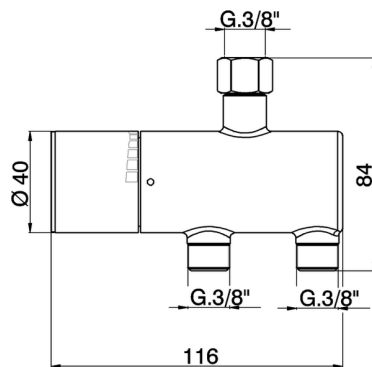

Temperature limiter COMPONENTS_TXT83010

MODEL **TXT83010**

Temperature limiter, without installation kit

AVAILABLE FINISHINGS

21 21 Chrome

61 61 White/Chrome

CHARACTERISTICS

2026-04-30