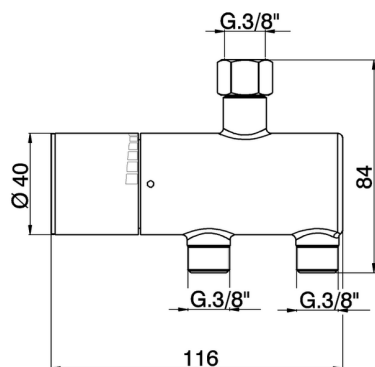

Temperature limiter COMPONENTS_TXT83010

MODEL **TXT83010**

Temperature limiter, without installation kit

AVAILABLE FINISHINGS

21 21 Chrome

61 61 White/Chrome

CHARACTERISTICS

2026-04-08