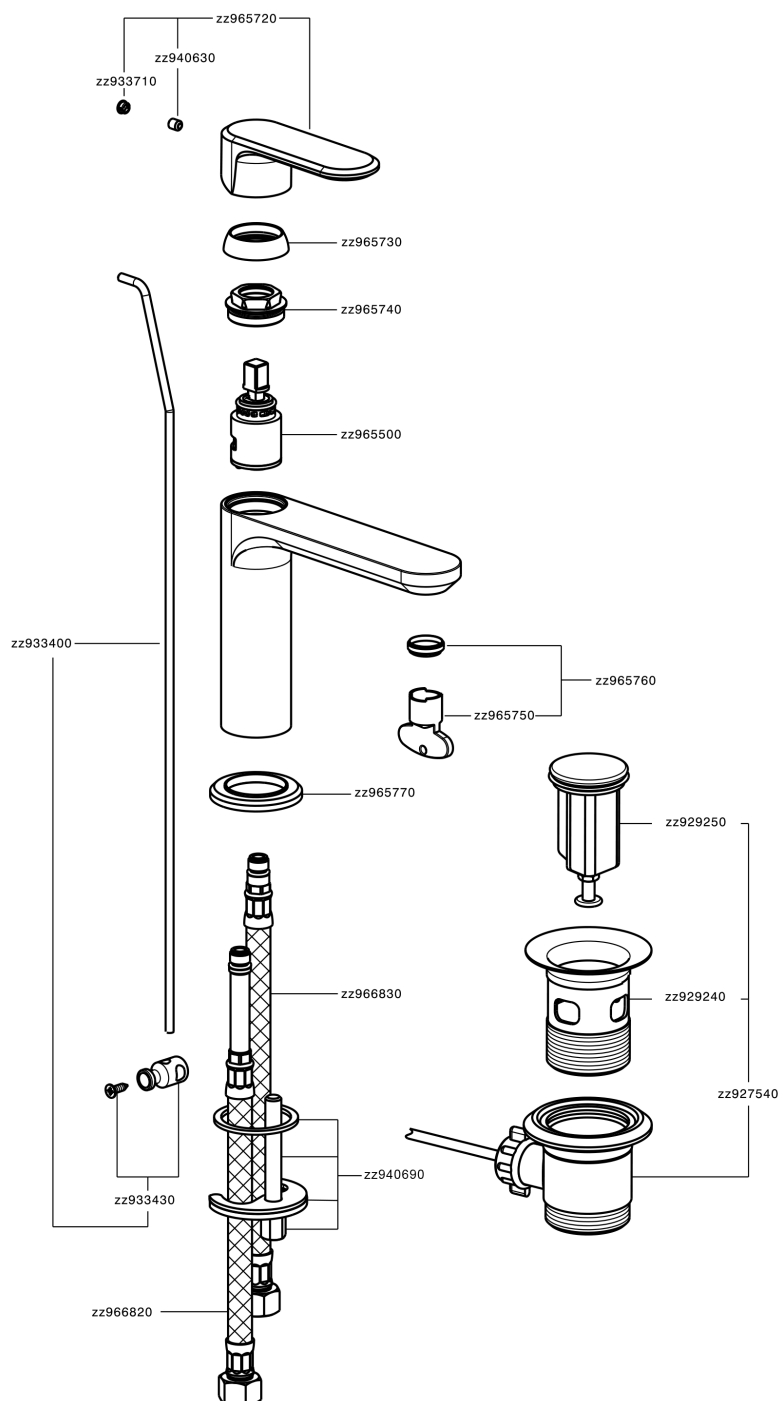

Single lever washbasin mixer LINEAVIVA_LV000510

MODEL **LV000510**

Single lever washbasin mixer, with automatic 1"1/4 automatic pop-up waste, G.3/8" stainless steel flexible hoses

AVAILABLE FINISHINGS

-  **21** 21 Chrome
-  **2B** 2B Polished Nickel
-  **2F** 2F Brushed Nickel
-  **40** 40 Matt Black
-  **4Q** 4Q Matt White

CHARACTERISTICS

Cartridge Spare Parts **ZZ96550000**

25 mm Cartridge

Single lever washbasin mixer LINEAVIVA_LV000510

LV000510

<https://en.cisal.it/single-lever-washbasin-mixer-lineaviva-lv000510>

2026-04-07