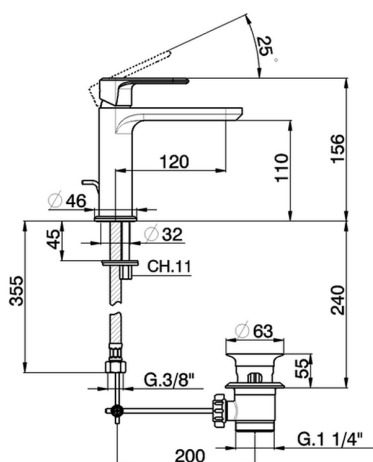

Single lever washbasin mixer LINEAVIVA_LV000510

MODEL **LV000510**

Single lever washbasin mixer, with automatic 1"1/4 automatic pop-up waste, G.3/8" stainless steel flexible hoses

AVAILABLE FINISHINGS

-  **21** 21 Chrome
-  **2B** 2B Polished Nickel
-  **2F** 2F Brushed Nickel
-  **40** 40 Matt Black
-  **4Q** 4Q Matt White

CHARACTERISTICS

Cartridge Spare Parts **ZZ96550000**

25 mm Cartridge

Single lever washbasin mixer LINEAVIVA_LV000510

LV000510

<https://en.cisal.it/single-lever-washbasin-mixer-lineaviva-lv000510>

2026-04-07