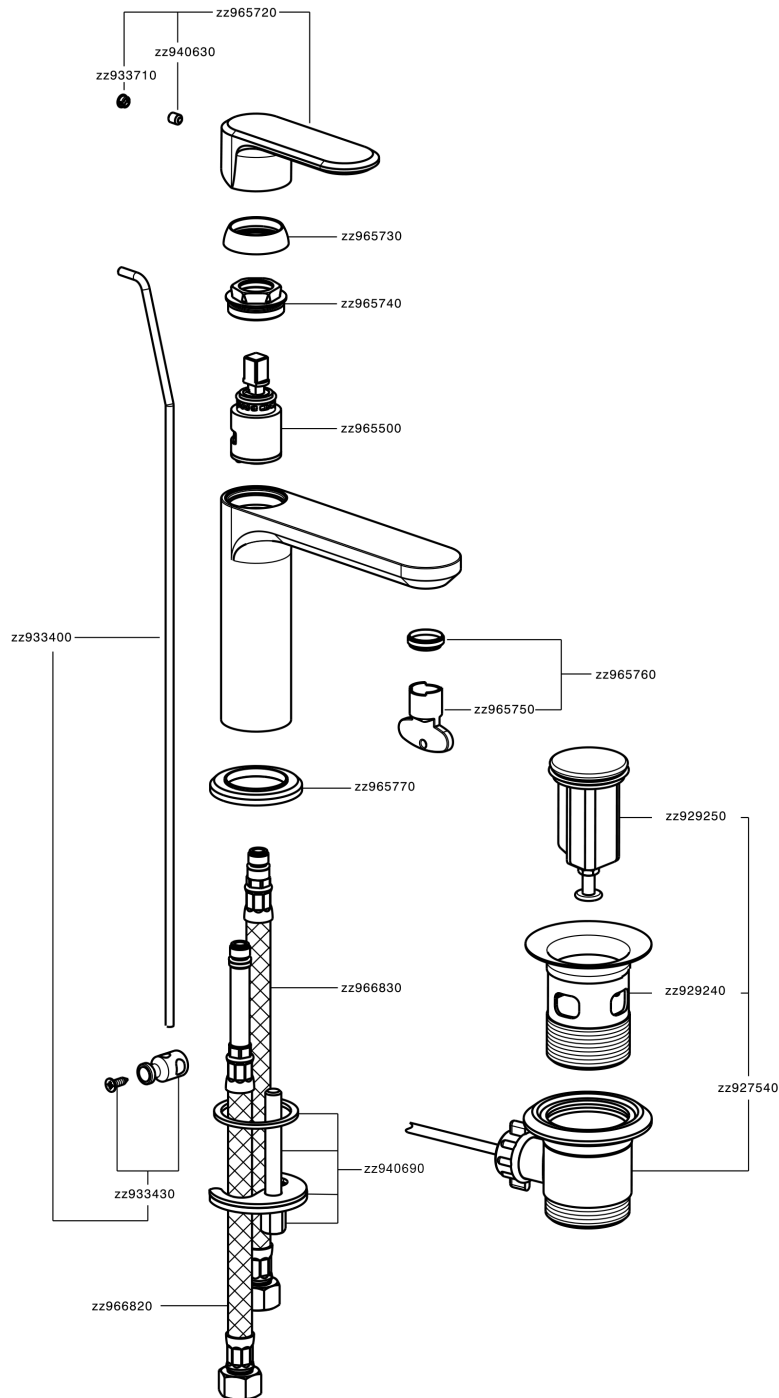

Single lever washbasin mixer LINEAVIVA_LV000510

MODEL **LV000510**

Single lever washbasin mixer, with automatic 1"1/4 automatic pop-up waste, G.3/8" stainless steel flexible hoses

AVAILABLE FINISHINGS

-  **21** 21 Chrome
-  **2B** 2B Polished Nickel
-  **2F** 2F Brushed Nickel
-  **40** 40 Matt Black
-  **4Q** 4Q Matt White

CHARACTERISTICS

Cartridge Spare Parts **ZZ96550000**

25 mm Cartridge

Single lever washbasin mixer LINEAVIVA_LV000510

LV000510

<https://en.cisal.it/single-lever-washbasin-mixer-lineaviva-lv000510>

2026-06-25