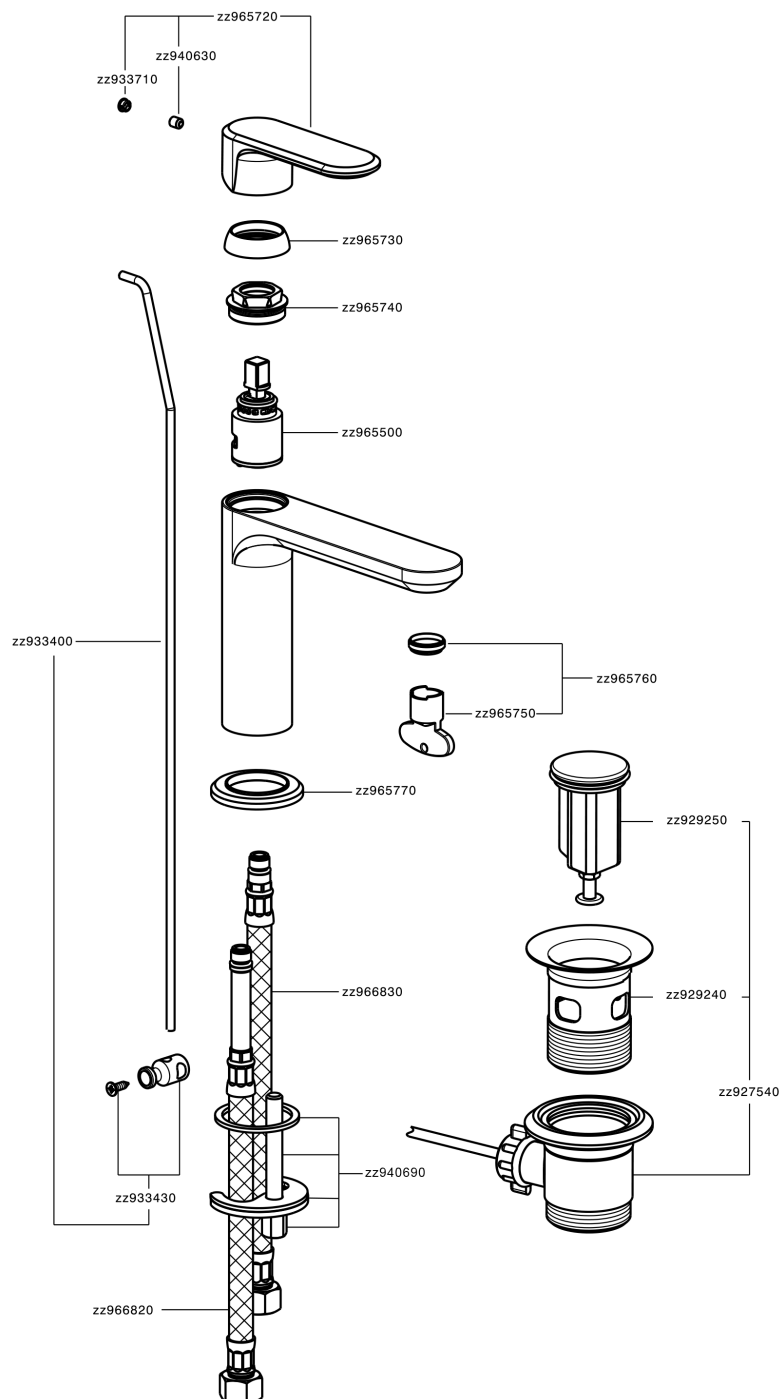

## Single lever washbasin mixer LINEAVIVA\_LV000510

MODEL **LV000510**

Single lever washbasin mixer, with automatic 1"1/4 automatic pop-up waste, G.3/8" stainless steel flexible hoses

### CHARACTERISTICS

Cartridge Spare Parts **ZZ96550000**

**25 mm Cartridge**

## Single lever washbasin mixer LINEAVIVA\_LV000510

LV000510

<https://en.cisal.it/single-lever-washbasin-mixer-lineaviva-lv000510>

2026-06-25