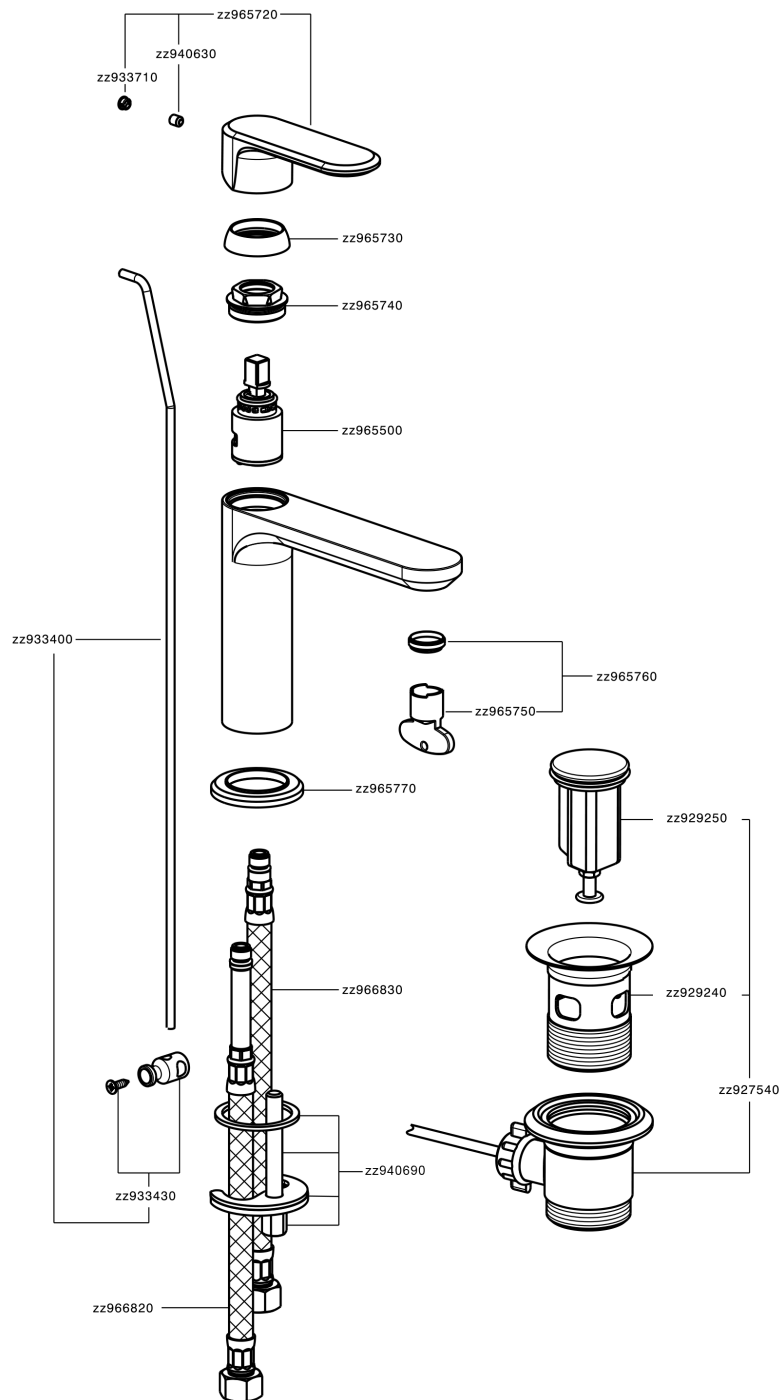

Single lever washbasin mixer LINEAVIVA_LV000510

MODEL **LV000510**

Single lever washbasin mixer, with automatic 1"1/4 automatic pop-up waste, G.3/8" stainless steel flexible hoses

AVAILABLE FINISHINGS

-  **21** 21 Chrome
-  **2B** 2B Polished Nickel
-  **2F** 2F Brushed Nickel
-  **40** 40 Matt Black
-  **4Q** 4Q Matt White

CHARACTERISTICS

Cartridge Spare Parts **ZZ96550000**

25 mm Cartridge

Single lever washbasin mixer LINEAVIVA_LV000510

LV000510

<https://en.cisal.it/single-lever-washbasin-mixer-lineaviva-lv000510>

2026-04-30