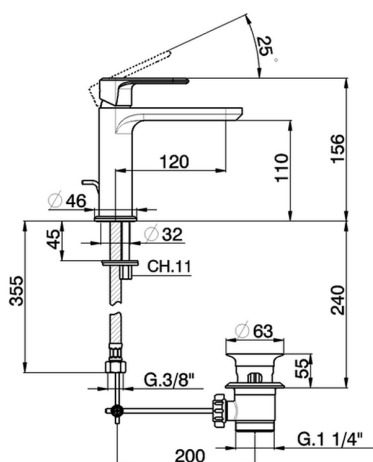

Single lever washbasin mixer LINEAVIVA_LV000510

MODEL **LV000510**

Single lever washbasin mixer, with automatic 1"1/4 automatic pop-up waste, G.3/8" stainless steel flexible hoses

AVAILABLE FINISHINGS

-  **21** 21 Chrome
-  **2B** 2B Polished Nickel
-  **2F** 2F Brushed Nickel
-  **40** 40 Matt Black
-  **4Q** 4Q Matt White

CHARACTERISTICS

Cartridge Spare Parts **ZZ96550000**

25 mm Cartridge

Single lever washbasin mixer LINEAVIVA_LV000510

LV000510

<https://en.cisal.it/single-lever-washbasin-mixer-lineaviva-lv000510>

2026-04-30