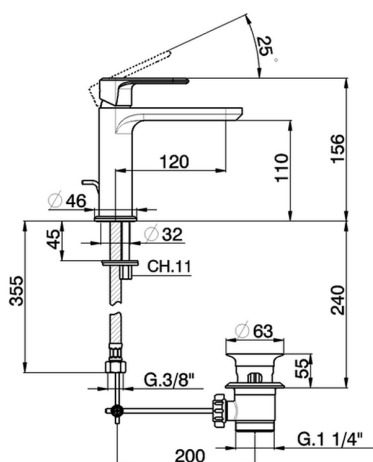

Single lever washbasin mixer LINEAVIVA_LV000510

MODEL **LV000510**

Single lever washbasin mixer, with automatic 1"1/4 automatic pop-up waste, G.3/8" stainless steel flexible hoses

AVAILABLE FINISHINGS

-  **21** 21 Chrome
-  **2B** 2B Polished Nickel
-  **2F** 2F Brushed Nickel
-  **40** 40 Matt Black
-  **4Q** 4Q Matt White

CHARACTERISTICS

Cartridge Spare Parts **ZZ96550000**

25 mm Cartridge

Single lever washbasin mixer LINEAVIVA_LV000510

LV000510

<https://en.cisal.it/single-lever-washbasin-mixer-lineaviva-lv000510>

2026-06-25