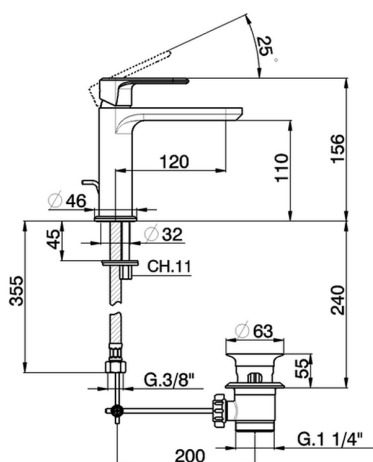

## Single lever washbasin mixer LINEAVIVA\_LV000510

MODEL **LV000510**

Single lever washbasin mixer, with automatic 1"1/4 automatic pop-up waste, G.3/8" stainless steel flexible hoses

### CHARACTERISTICS

Cartridge Spare Parts **ZZ96550000**

**25 mm Cartridge**

## Single lever washbasin mixer LINEAVIVA\_LV000510

LV000510

<https://en.cisal.it/single-lever-washbasin-mixer-lineaviva-lv000510>

2026-06-25