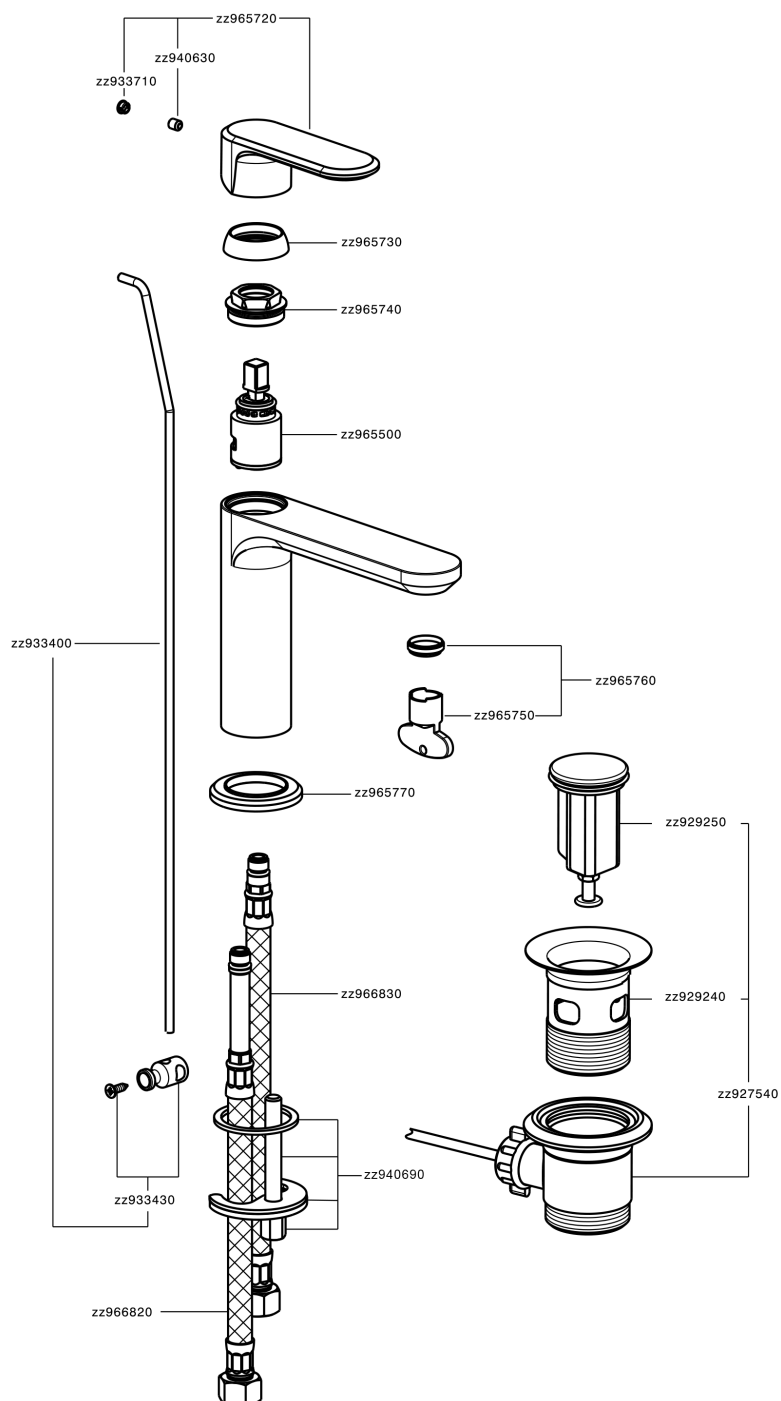

## Single lever washbasin mixer LINEAVIVA\_LV000510

LV000510

<https://en.cisal.it/single-lever-washbasin-mixer-lineaviva-lv000510>

2026-06-05