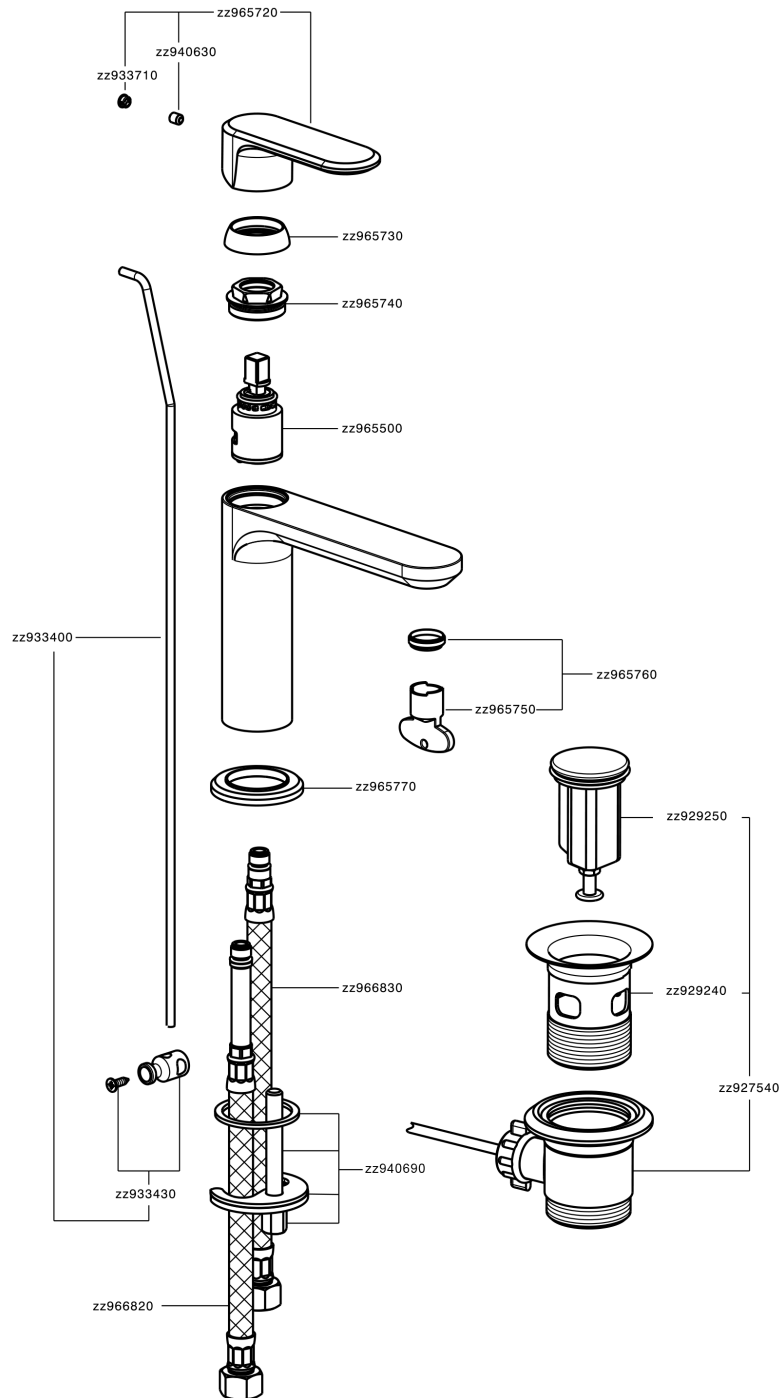

Single lever washbasin mixer LINEAVIVA_LV000510

LV000510

<https://en.cisal.it/single-lever-washbasin-mixer-lineaviva-lv000510>

2026-06-05