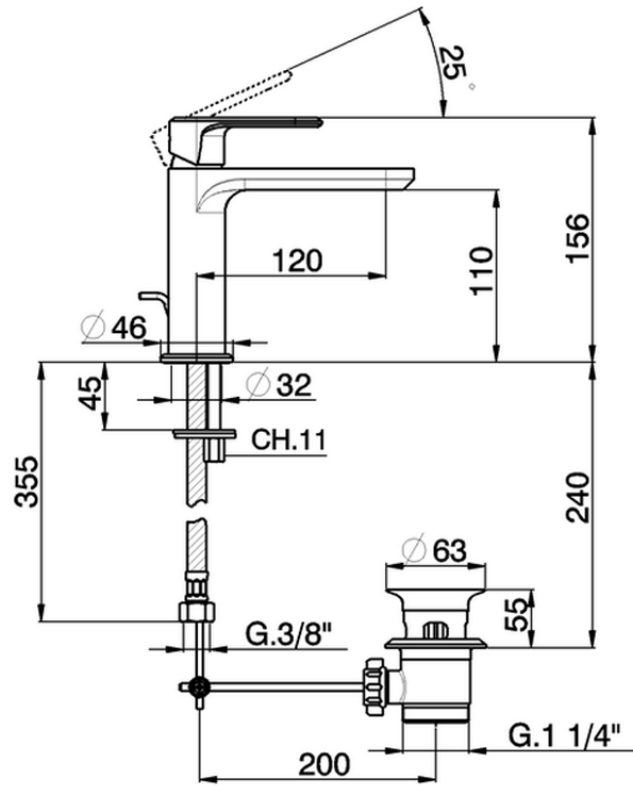

Single lever washbasin mixer LINEAVIVA_LV000510

LV000510

<https://en.cisal.it/single-lever-washbasin-mixer-lineaviva-lv000510>

2026-04-05