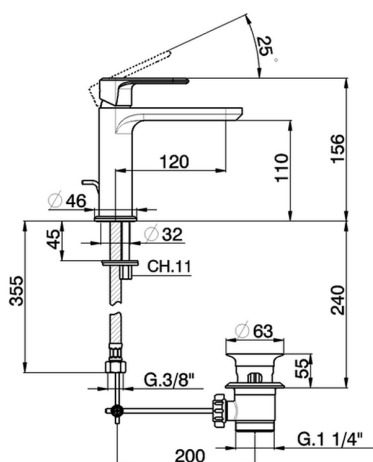

Single lever washbasin mixer LINEAVIVA_LV000510

MODEL **LV000510**

Single lever washbasin mixer, with automatic 1"1/4 automatic pop-up waste, G.3/8" stainless steel flexible hoses

AVAILABLE FINISHINGS

-  **21** 21 Chrome
-  **2B** 2B Polished Nickel
-  **2F** 2F Brushed Nickel
-  **40** 40 Matt Black
-  **4Q** 4Q Matt White

CHARACTERISTICS

Cartridge Spare Parts **ZZ96550000**

25 mm Cartridge

Single lever washbasin mixer LINEAVIVA_LV000510

LV000510

<https://en.cisal.it/single-lever-washbasin-mixer-lineaviva-lv000510>

2026-04-06