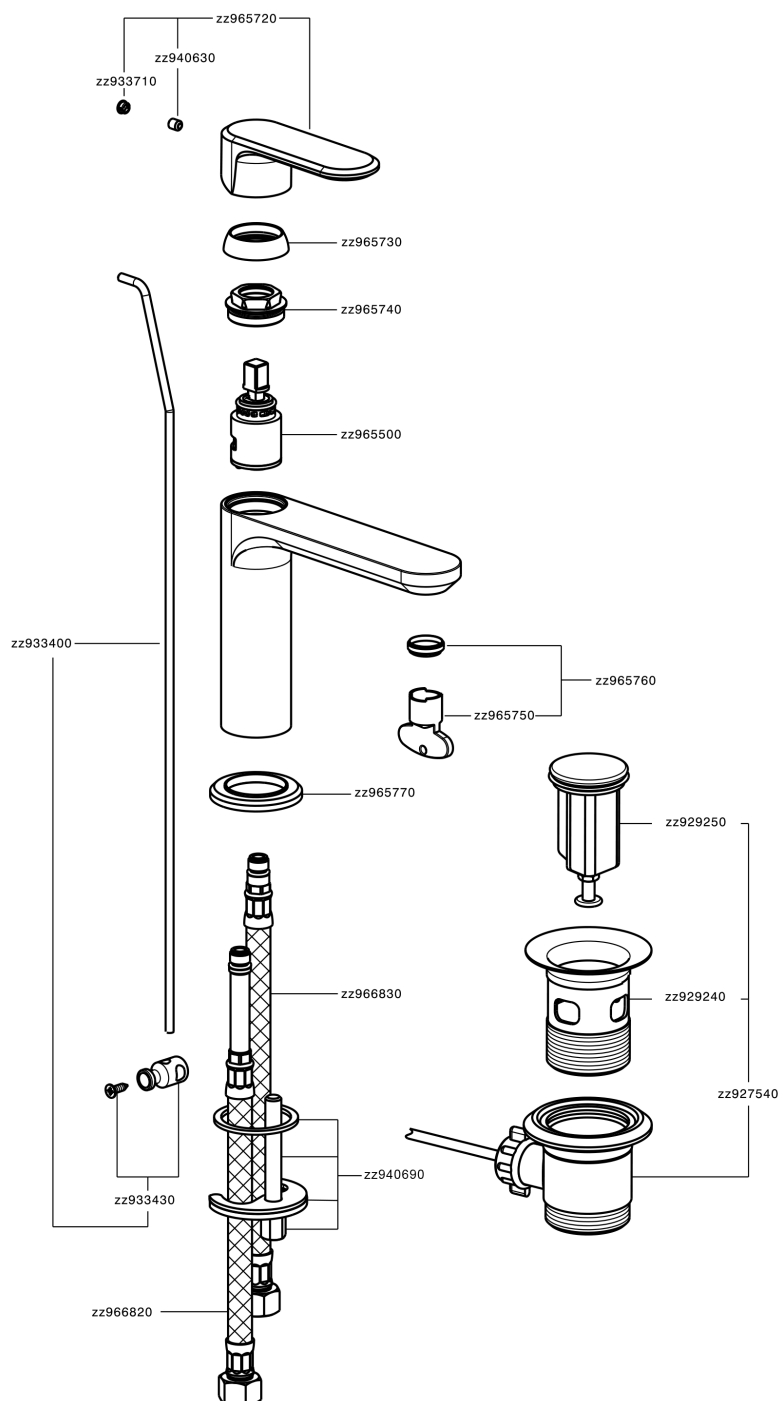

Single lever washbasin mixer LINEAVIVA_LV000510

MODEL **LV000510**

Single lever washbasin mixer, with automatic 1"1/4 automatic pop-up waste, G.3/8" stainless steel flexible hoses

AVAILABLE FINISHINGS

-  **21** 21 Chrome
-  **2B** 2B Polished Nickel
-  **2F** 2F Brushed Nickel
-  **40** 40 Matt Black
-  **4Q** 4Q Matt White

CHARACTERISTICS

Cartridge Spare Parts **ZZ96550000**

25 mm Cartridge

Single lever washbasin mixer LINEAVIVA_LV000510

LV000510

<https://en.cisal.it/single-lever-washbasin-mixer-lineaviva-lv000510>

2026-04-30