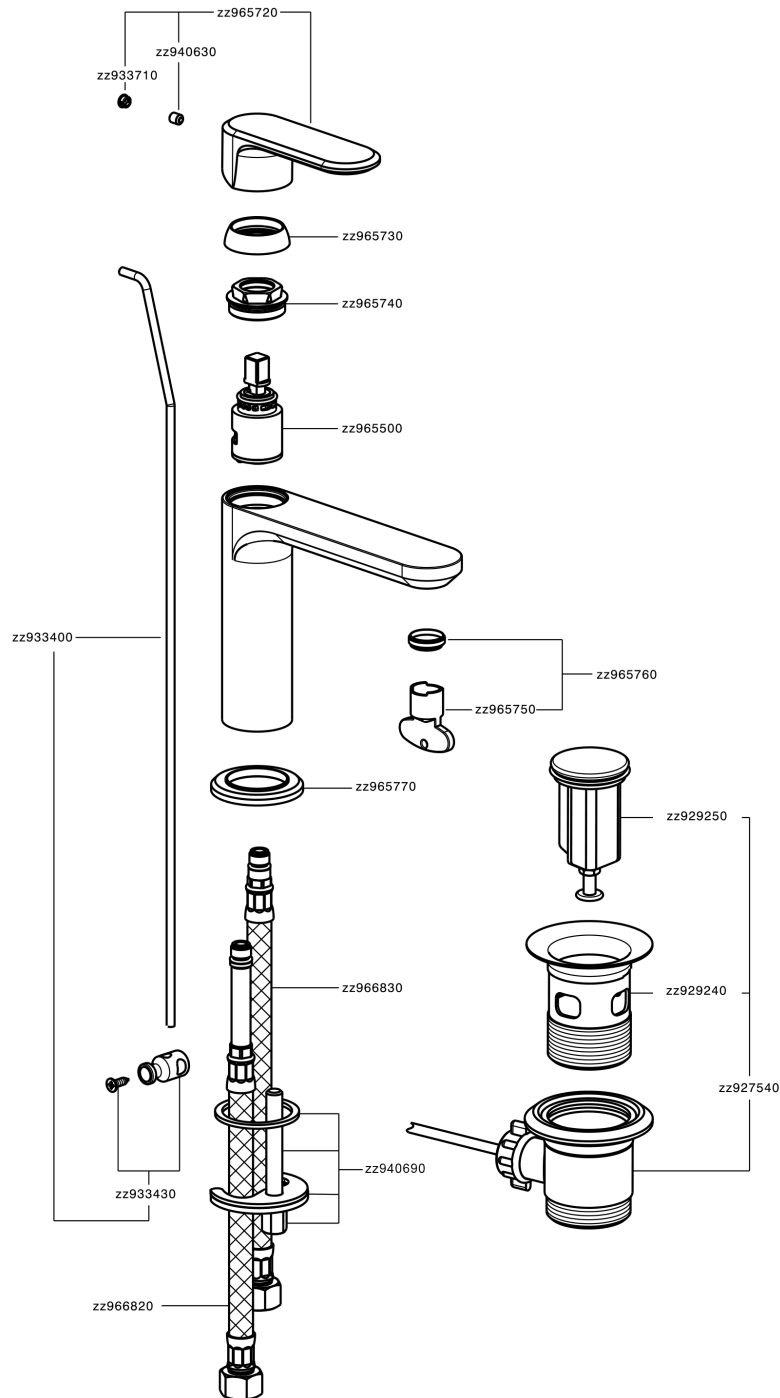

Single lever washbasin mixer LINEAVIVA_LV000510

MODEL **LV000510**

Single lever washbasin mixer, with automatic 1"1/4 automatic pop-up waste, G.3/8" stainless steel flexible hoses

AVAILABLE FINISHINGS

-  **21** 21 Chrome
-  **2B** 2B Polished Nickel
-  **2F** 2F Brushed Nickel
-  **40** 40 Matt Black
-  **4Q** 4Q Matt White

CHARACTERISTICS

Cartridge Spare Parts **ZZ96550000**

25 mm Cartridge

Single lever washbasin mixer LINEAVIVA_LV000510

LV000510

<https://en.cisal.it/single-lever-washbasin-mixer-lineaviva-lv000510>

2026-04-06