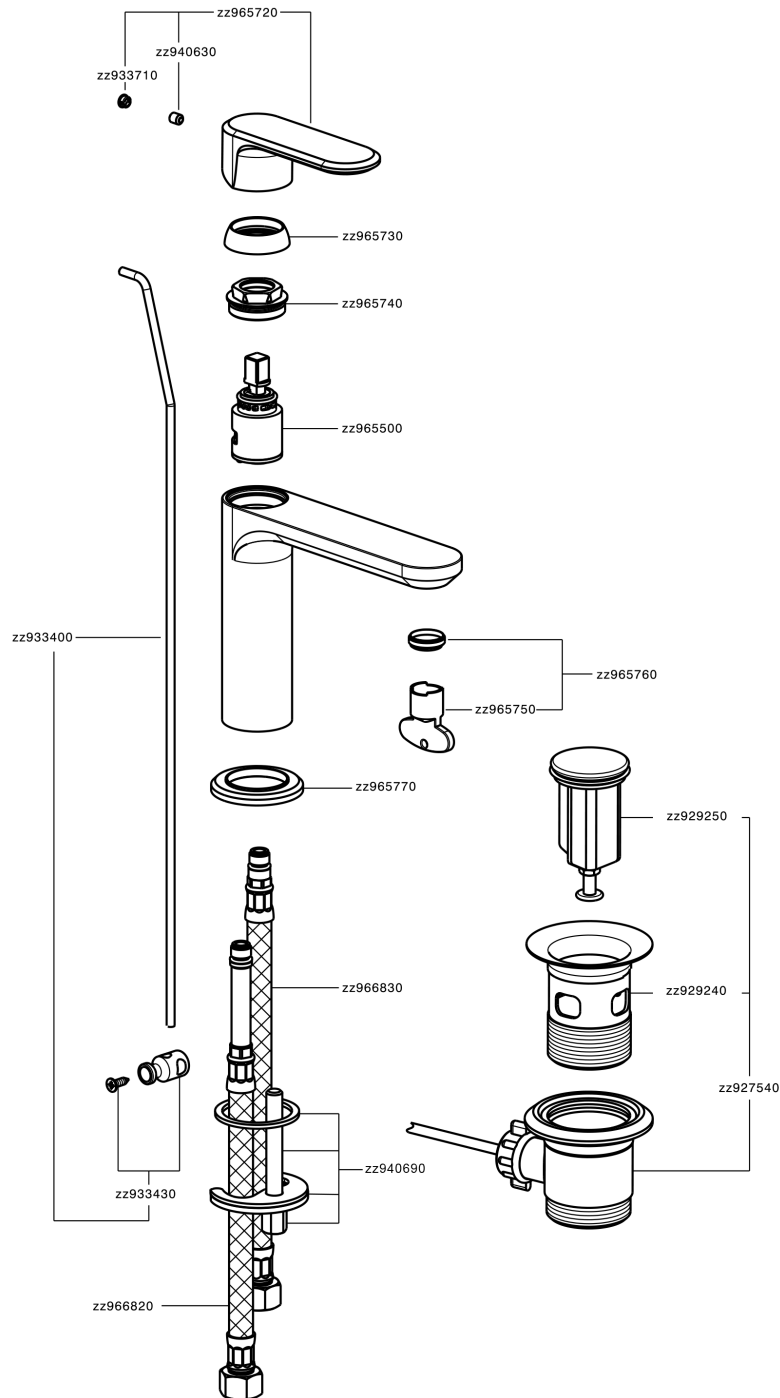

## Single lever washbasin mixer LINEAVIVA\_LV000510

LV000510

<https://en.cisal.it/single-lever-washbasin-mixer-lineaviva-lv000510>

2026-04-05