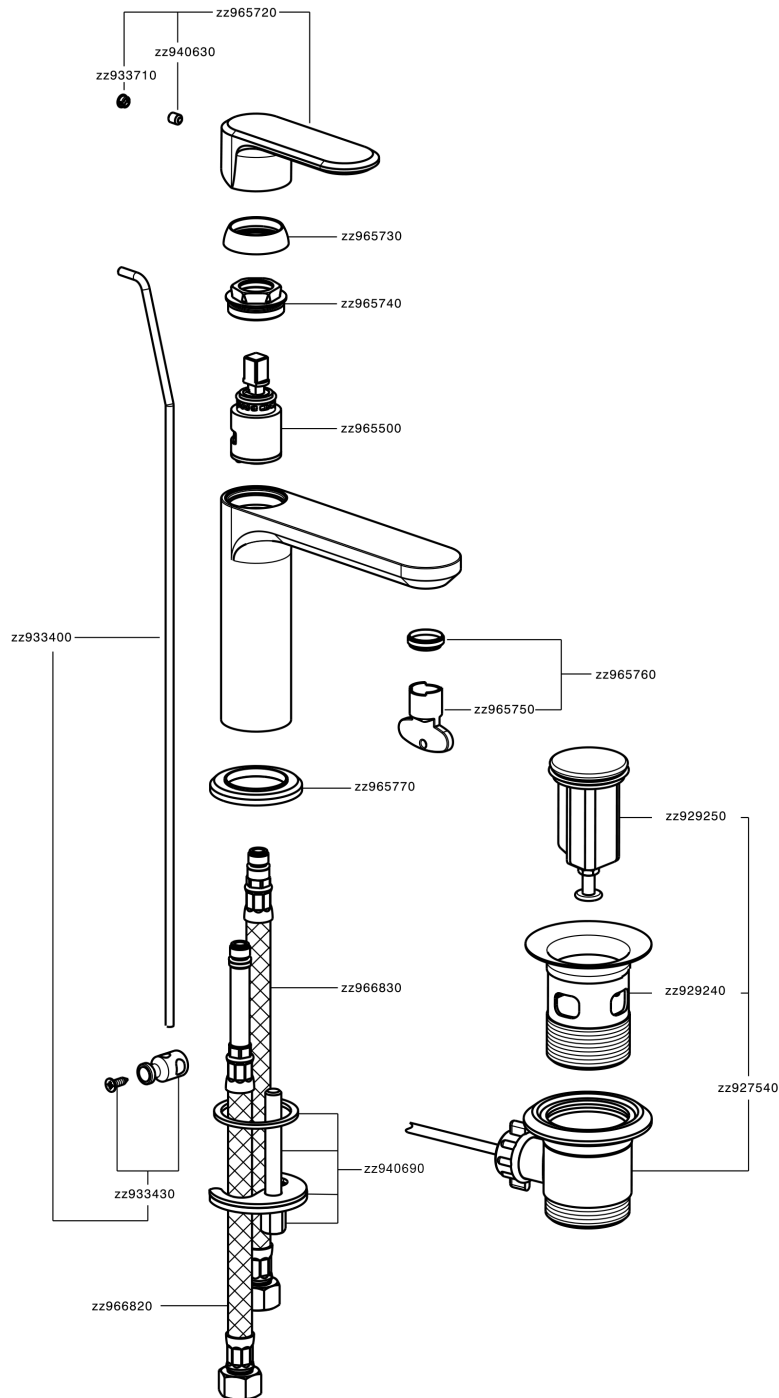

## Single lever washbasin mixer LINEAVIVA\_LV000510

LV000510

<https://en.cisal.it/single-lever-washbasin-mixer-lineaviva-lv000510>

2026-06-25