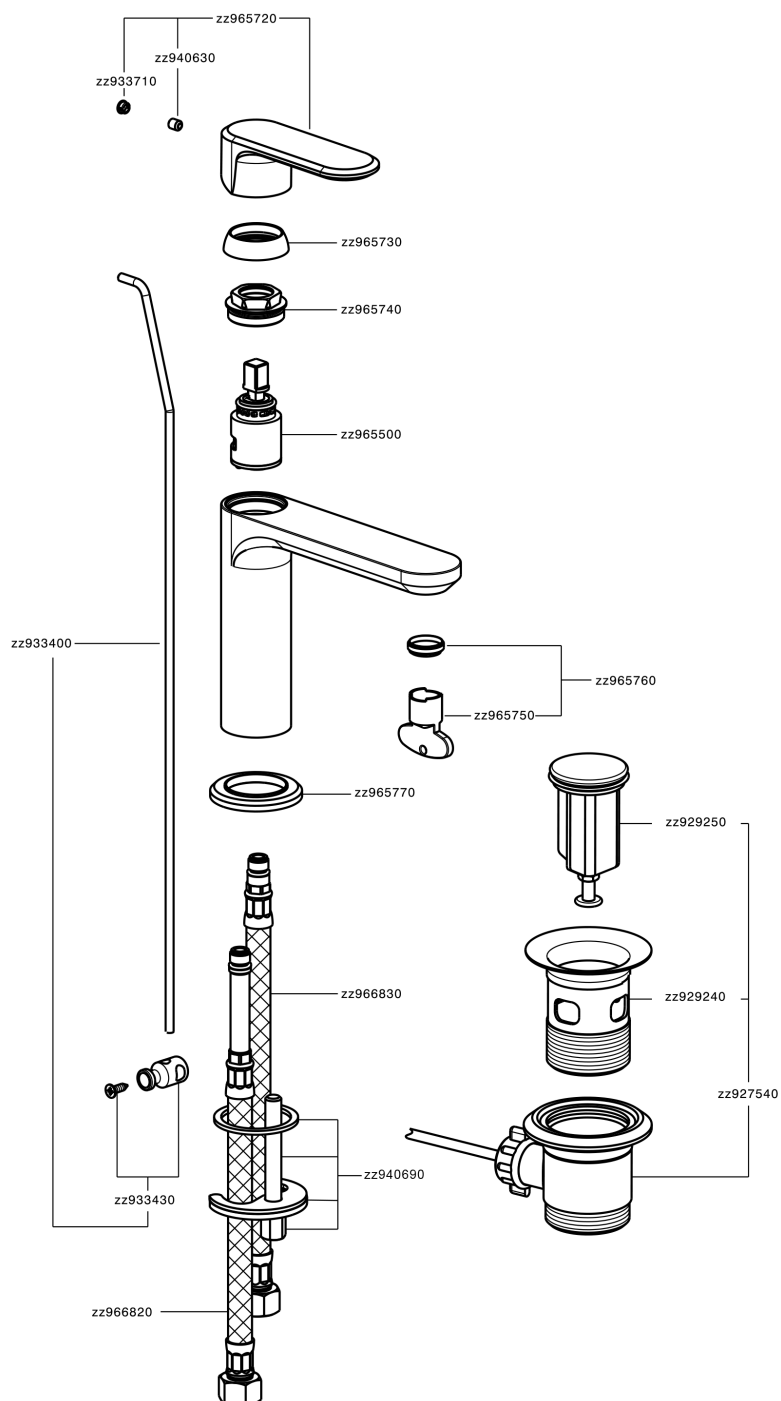

Single lever washbasin mixer LINEAVIVA_LV000510

LV000510

<https://en.cisal.it/single-lever-washbasin-mixer-lineaviva-lv000510>

2026-04-30