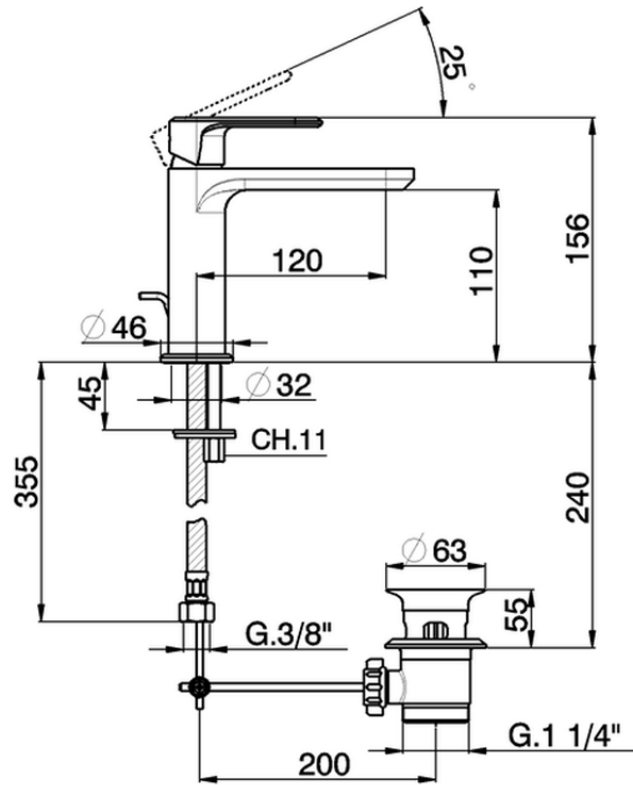

Single lever washbasin mixer LINEAVIVA_LV000510

LV000510

<https://en.cisal.it/single-lever-washbasin-mixer-lineaviva-lv000510>

2026-04-30