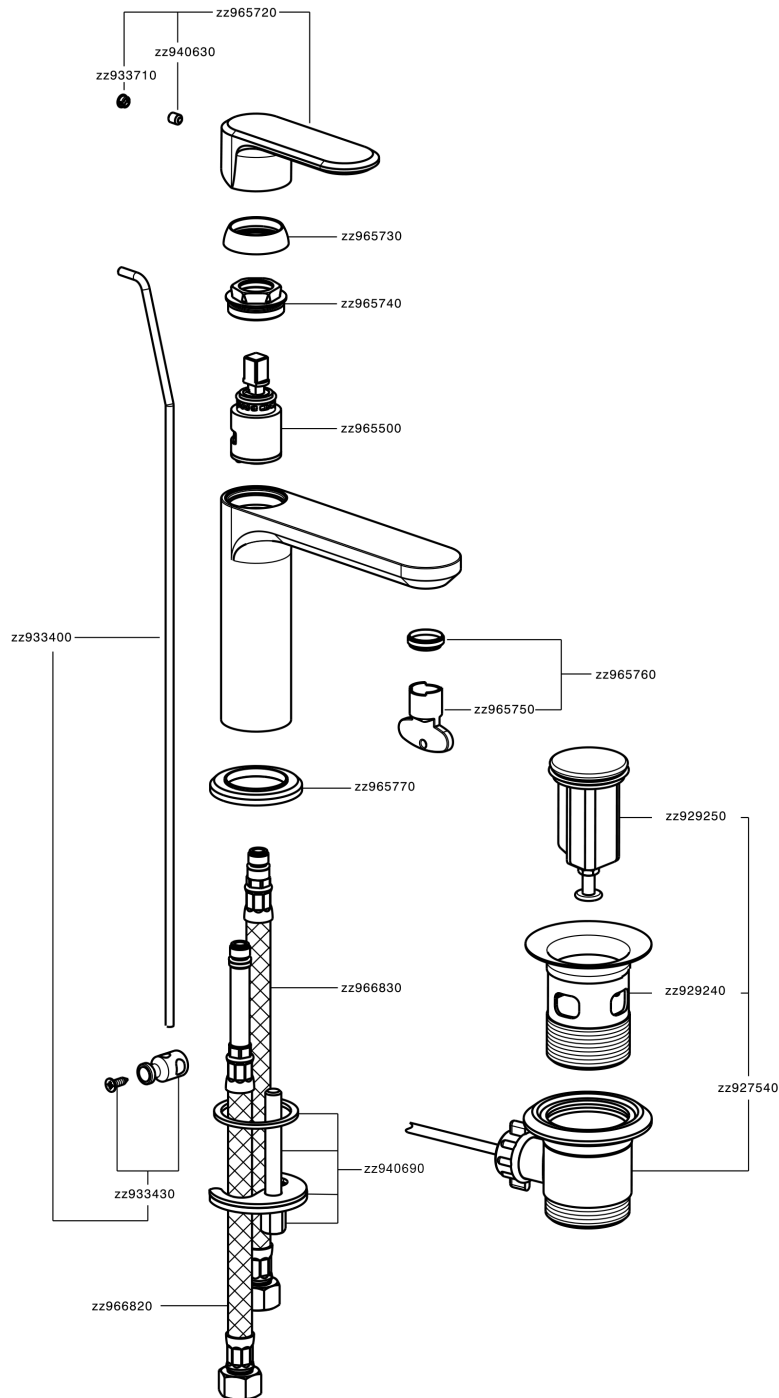

Single lever washbasin mixer LINEAVIVA_LV000510

MODEL **LV000510**

Single lever washbasin mixer, with automatic 1"1/4 automatic pop-up waste, G.3/8" stainless steel flexible hoses

AVAILABLE FINISHINGS

-  **21** 21 Chrome
-  **2B** 2B Polished Nickel
-  **2F** 2F Brushed Nickel
-  **40** 40 Matt Black
-  **4Q** 4Q Matt White

CHARACTERISTICS

Cartridge Spare Parts **ZZ96550000**

25 mm Cartridge

Single lever washbasin mixer LINEAVIVA_LV000510

LV000510

<https://en.cisal.it/single-lever-washbasin-mixer-lineaviva-lv000510>

2026-04-07