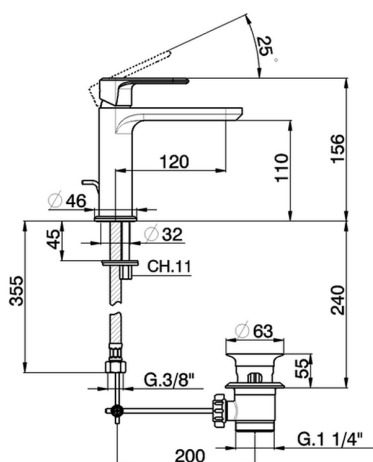

Single lever washbasin mixer LINEAVIVA_LV000510

MODEL **LV000510**

Single lever washbasin mixer, with automatic 1"1/4 automatic pop-up waste, G.3/8" stainless steel flexible hoses

AVAILABLE FINISHINGS

-  **21** 21 Chrome
-  **2B** 2B Polished Nickel
-  **2F** 2F Brushed Nickel
-  **40** 40 Matt Black
-  **4Q** 4Q Matt White

CHARACTERISTICS

Cartridge Spare Parts **ZZ96550000**

25 mm Cartridge

Single lever washbasin mixer LINEAVIVA_LV000510

LV000510

<https://en.cisal.it/single-lever-washbasin-mixer-lineaviva-lv000510>

2026-06-05