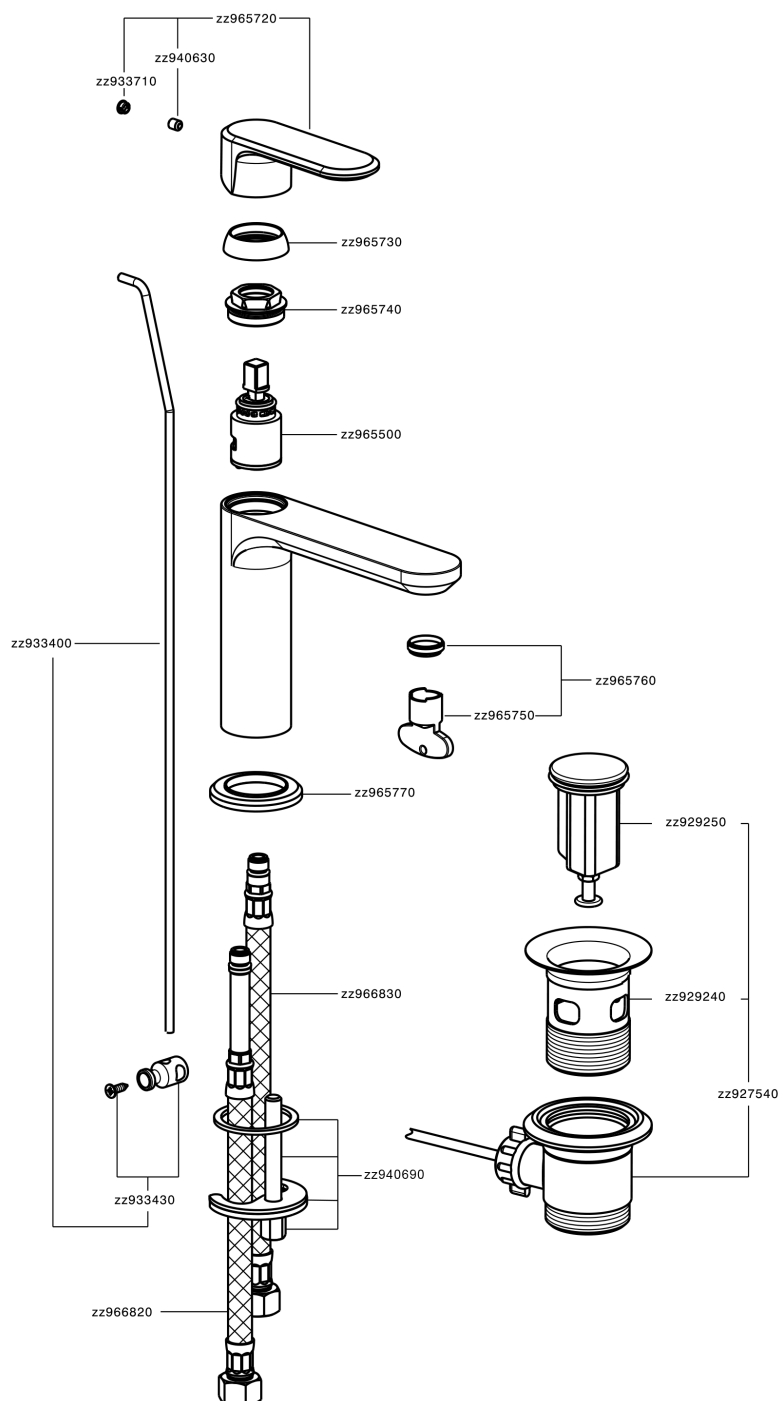

Single lever washbasin mixer LINEAVIVA_LV000510

MODEL **LV000510**

Single lever washbasin mixer, with automatic 1"1/4 automatic pop-up waste, G.3/8" stainless steel flexible hoses

AVAILABLE FINISHINGS

-  **21** 21 Chrome
-  **2B** 2B Polished Nickel
-  **2F** 2F Brushed Nickel
-  **40** 40 Matt Black
-  **4Q** 4Q Matt White

CHARACTERISTICS

Cartridge Spare Parts **ZZ96550000**

25 mm Cartridge

Single lever washbasin mixer LINEAVIVA_LV000510

LV000510

<https://en.cisal.it/single-lever-washbasin-mixer-lineaviva-lv000510>

2026-06-05