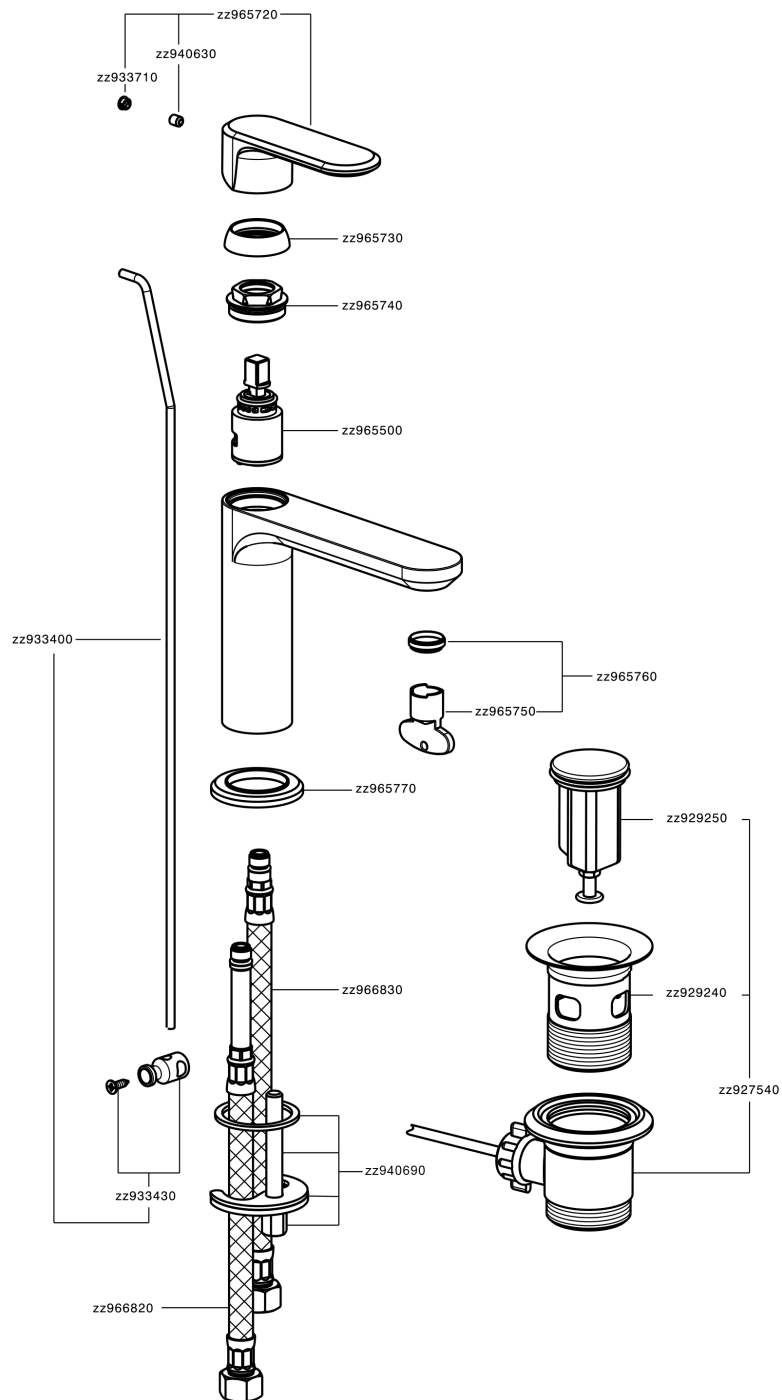

Single lever washbasin mixer LINEAVIVA_LV000510

LV000510

<https://en.cisal.it/single-lever-washbasin-mixer-lineaviva-lv000510>

2026-04-07