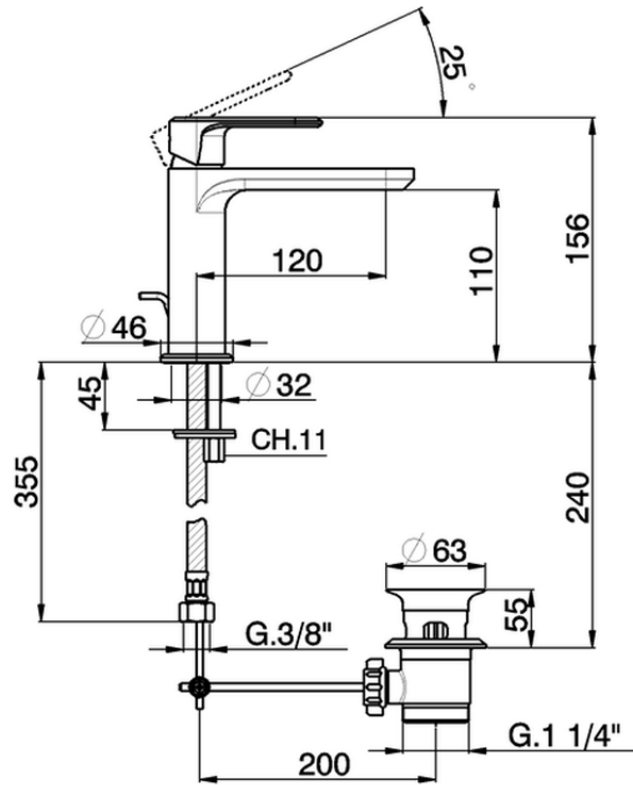

Single lever washbasin mixer LINEAVIVA_LV000510

LV000510

<https://en.cisal.it/single-lever-washbasin-mixer-lineaviva-lv000510>

2026-06-05