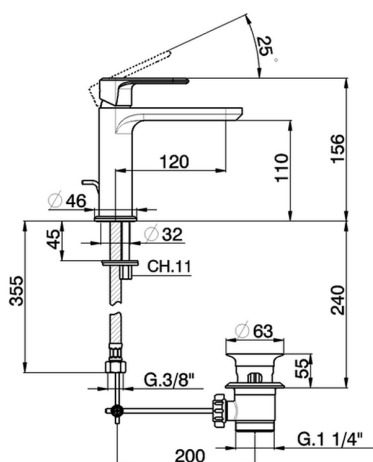

Single lever washbasin mixer LINEAVIVA_LV000510

MODEL **LV000510**

Single lever washbasin mixer, with automatic 1"1/4 automatic pop-up waste, G.3/8" stainless steel flexible hoses

AVAILABLE FINISHINGS

-  **21** 21 Chrome
-  **2B** 2B Polished Nickel
-  **2F** 2F Brushed Nickel
-  **40** 40 Matt Black
-  **4Q** 4Q Matt White

CHARACTERISTICS

Cartridge Spare Parts **ZZ96550000**

25 mm Cartridge

Single lever washbasin mixer LINEAVIVA_LV000510

LV000510

<https://en.cisal.it/single-lever-washbasin-mixer-lineaviva-lv000510>

2026-04-05