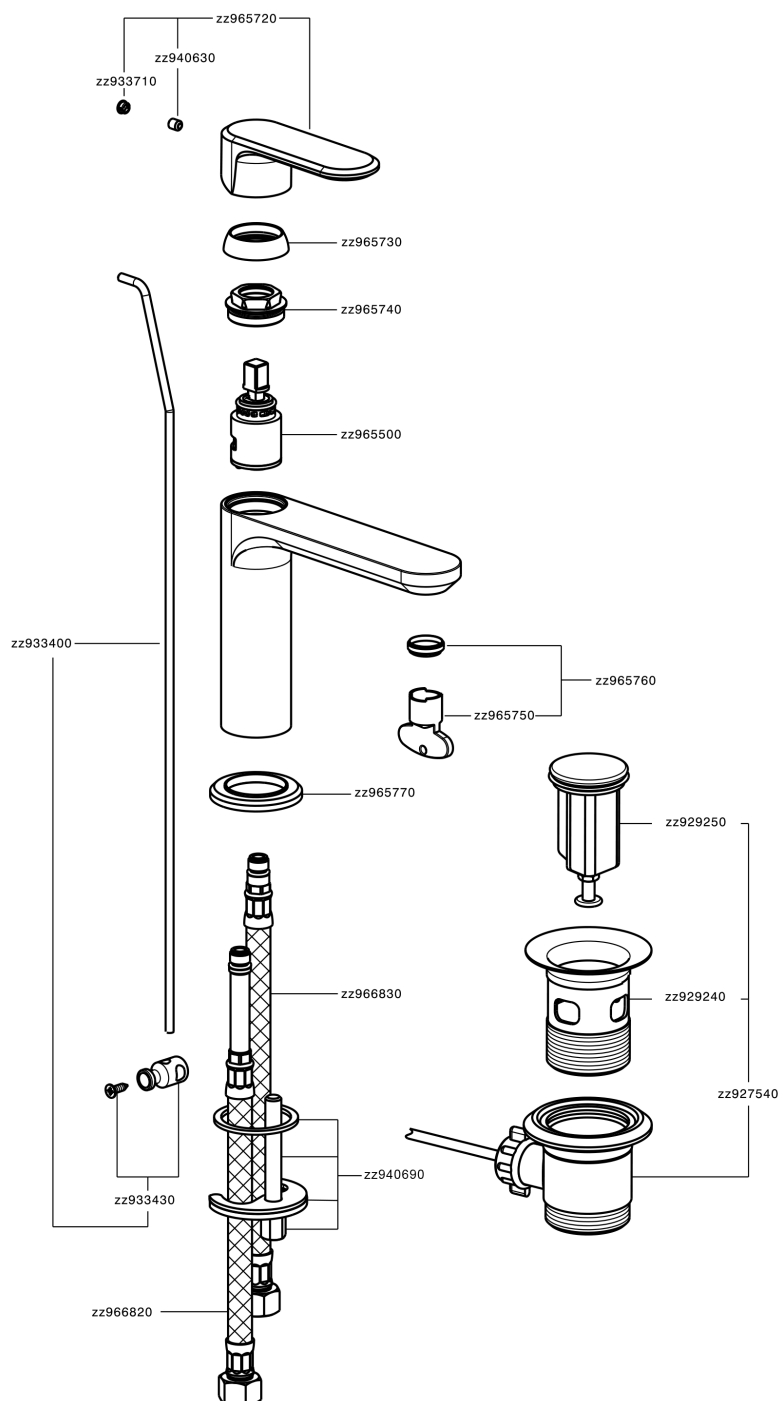

Single lever washbasin mixer LINEAVIVA_LV000510

MODEL **LV000510**

Single lever washbasin mixer, with automatic 1"1/4 automatic pop-up waste, G.3/8" stainless steel flexible hoses

AVAILABLE FINISHINGS

-  **21** 21 Chrome
-  **2B** 2B Polished Nickel
-  **2F** 2F Brushed Nickel
-  **40** 40 Matt Black
-  **4Q** 4Q Matt White

CHARACTERISTICS

Cartridge Spare Parts **ZZ96550000**

25 mm Cartridge

Single lever washbasin mixer LINEAVIVA_LV000510

LV000510

<https://en.cisal.it/single-lever-washbasin-mixer-lineaviva-lv000510>

2026-04-05