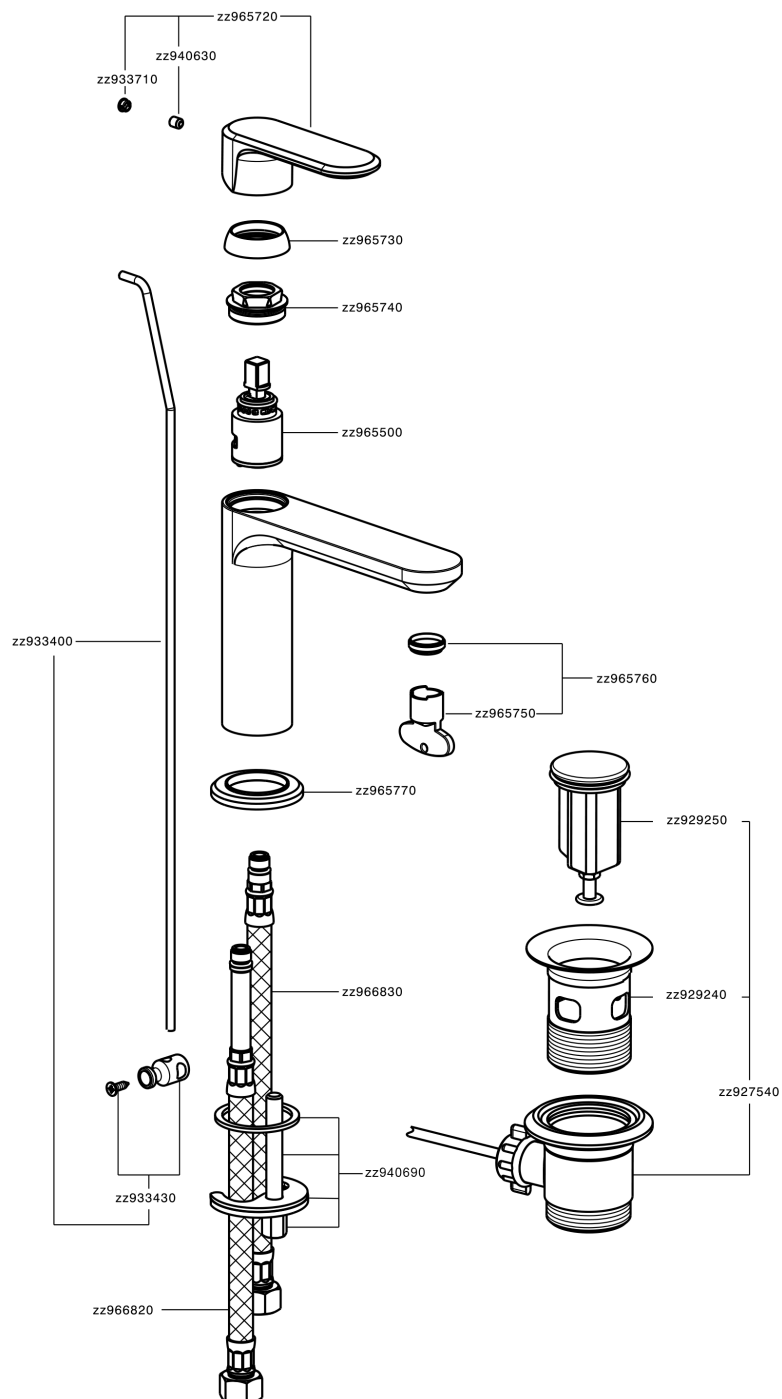

Single lever washbasin mixer LINEAVIVA_LV000510

LV000510

<https://en.cisal.it/single-lever-washbasin-mixer-lineaviva-lv000510>

2026-06-25