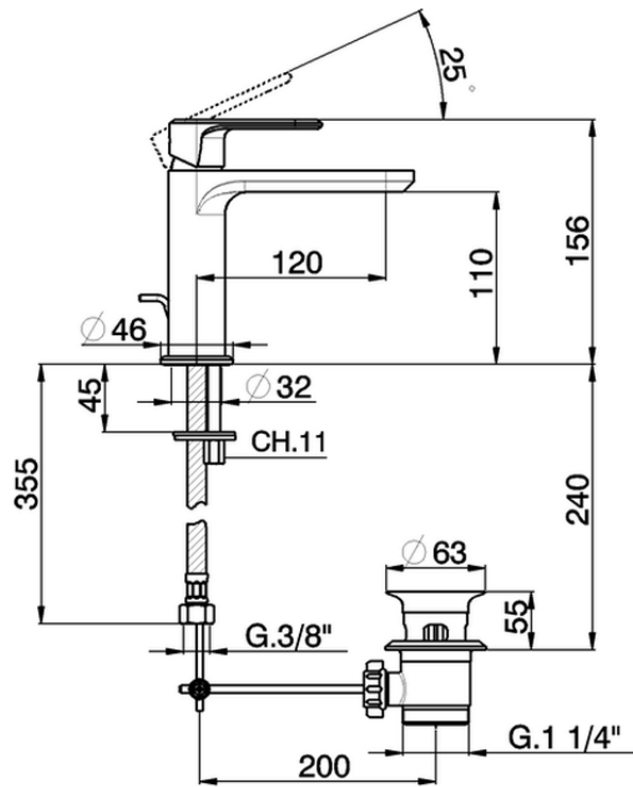

Single lever washbasin mixer LINEAVIVA_LV000510

LV000510

<https://en.cisal.it/single-lever-washbasin-mixer-lineaviva-lv000510>

2026-06-25