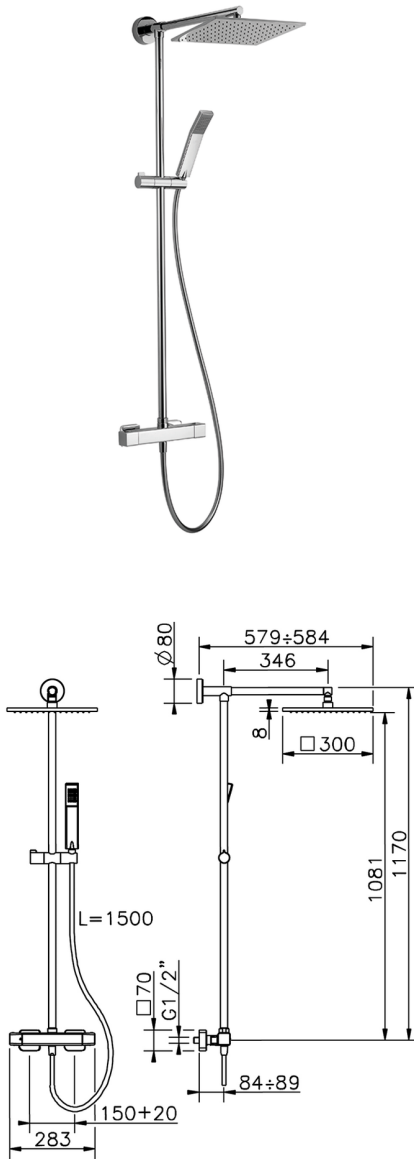

Thermostatic shower column, 2-functions **SHOWER COLUMNS_CUC78085**

MODEL **CUC78085**

Thermostatic shower column, 2-functions, 2 outlet devia stop, sliding handshower holder, 42x18 mm ABS Quad one spray handshower, 300x300 mm Brass square showerhead 8 mm thick, 150 cm smooth SILVERFLEX Flexible Hose

AVAILABLE FINISHINGS

-  **21** 21 Chrome
-  **2B** 2B Polished Nickel
-  **2F** 2F Brushed Nickel
-  **40** 40 Matt Black

CHARACTERISTICS

Cartridge Spare Parts **22.04A.AR - ZZ97279004**

Argo 2 (long filter) Thermostatic Valve

DeviaStop

The Cisal Devia Stop technology allows to adjust the water flow and to direct it to the selected output point (overhead soaker, hand shower, etc).

SafeTouch

The Cisal SafeTouch system maintains the mixer body cool to the touch during operation.