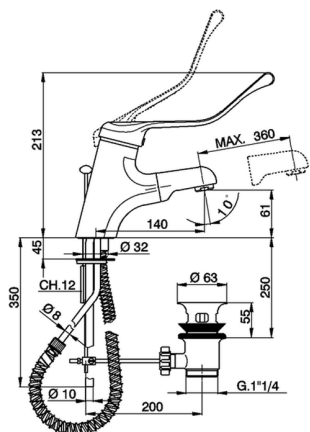

S.L. washbasin mixer with pull-out handspray CLINIC

MODEL **EL000613**

S.L. washbasin mixer with pull-out handspray, with automatic 1"1/4 automatic pop-up waste

AVAILABLE FINISHINGS

21 21 Chrome

CHARACTERISTICS

Cartridge Spare Parts **ZZ92909000**

43 mm Cartridge

2022-05-23