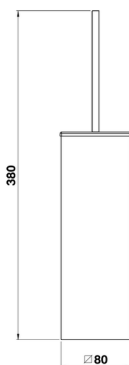

Brush holder BATHROOM ACCESSORIES_QU090650

MODEL **QU090650**

Brush holder

AVAILABLE FINISHINGS

- 
21 21 Chrome
- 
2B 2B Polished Nickel
- 
2F 2F Brushed Nickel
- 
2Q 2Q Black Titanium
- 
40 40 Matt Black
- 
4Q 4Q Matt White