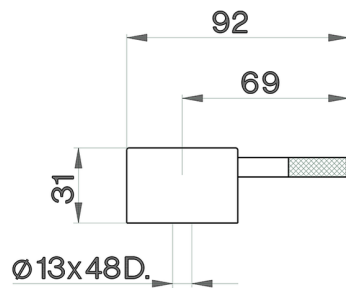

Handle Less SPARE PARTS_ZZ932880

MODEL **ZZ932880**

Handle Less

AVAILABLE FINISHINGS

21 21 Chrome

2A 2A Satin Brushed Nickel

CHARACTERISTICS

2026-04-29