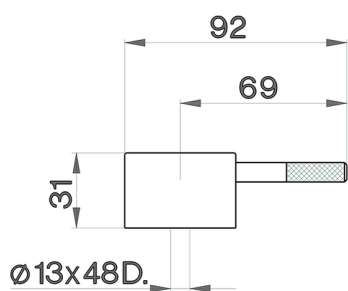

Handle Less SPARE PARTS_ZZ932880

MODEL **ZZ932880**

Handle Less

AVAILABLE FINISHINGS

21 21 Chrome

2A 2A Satin Brushed Nickel

CHARACTERISTICS

2026-05-20