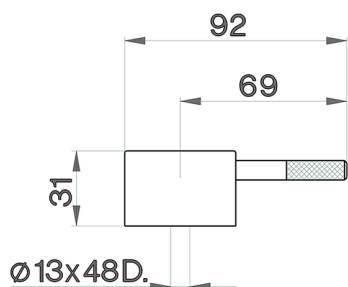

## Handle Less SPARE PARTS\_ZZ932880

MODEL **ZZ932880**

Handle Less

AVAILABLE FINISHINGS

**21** 21 Chrome

**2A** 2A Satin Brushed Nickel

CHARACTERISTICS

2026-04-08