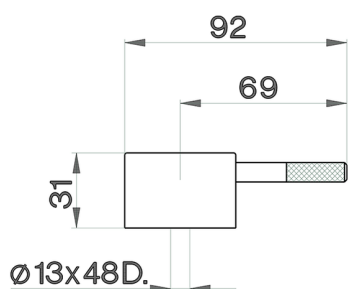

Handle Less SPARE PARTS_ZZ932880

MODEL **ZZ932880**

Handle Less

AVAILABLE FINISHINGS

21 21 Chrome

2A 2A Satin Brushed Nickel

CHARACTERISTICS

2026-06-10