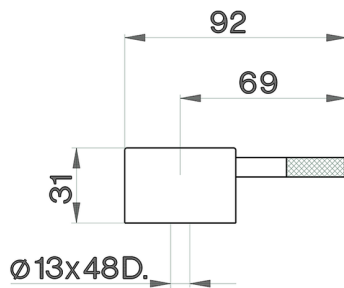

Handle Less SPARE PARTS_ZZ932880

MODEL **ZZ932880**

Handle Less

AVAILABLE FINISHINGS

21 21 Chrome

2A 2A Satin Brushed Nickel

CHARACTERISTICS

2026-06-14