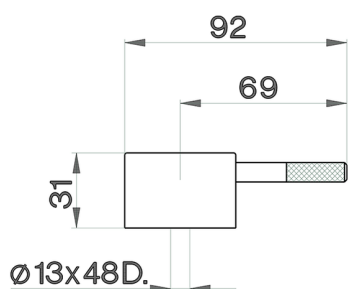

Handle Less SPARE PARTS_ZZ932880

MODEL **ZZ932880**

Handle Less

AVAILABLE FINISHINGS

21 21 Chrome

2A 2A Satin Brushed Nickel

CHARACTERISTICS

2026-04-09