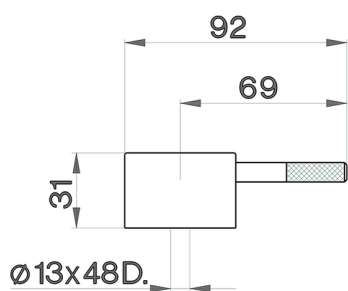

Handle Less SPARE PARTS_ZZ932880

MODEL **ZZ932880**

Handle Less

AVAILABLE FINISHINGS

21 21 Chrome

2A 2A Satin Brushed Nickel

CHARACTERISTICS

2026-04-30