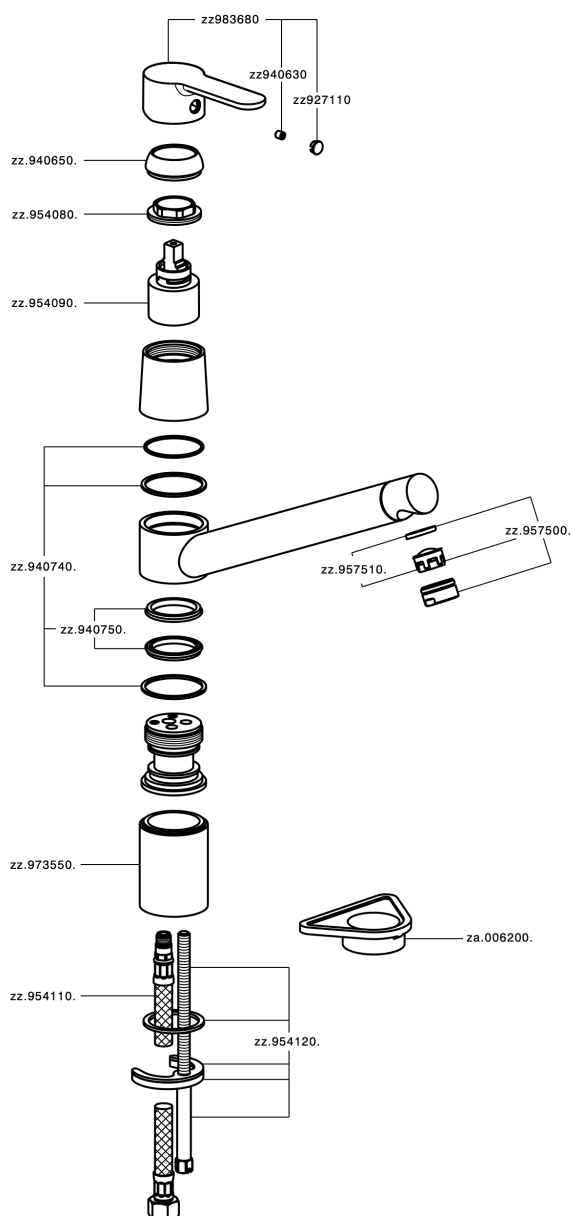

Single lever sink mixer KITCHEN_C2002580

MODEL **C2002580**

Single lever sink mixer, swivel spout, G.3/8" stainless steel flexible hoses

AVAILABLE FINISHINGS

CHARACTERISTICS

Cartridge Spare Parts **ZZ95409000**

35 mm Cartridge

EcoStop

EcoStop feature limits water flow to approximately 50% of maximum output with one point of resistance on setting. Push slightly past the middle stop only when full water output is required. This will save water up to 50%.

Single lever sink mixer KITCHEN_C2002580

C2002580

<https://en.cisal.it/single-lever-sink-mixer-kitchen-c2002580>

2025-01-02