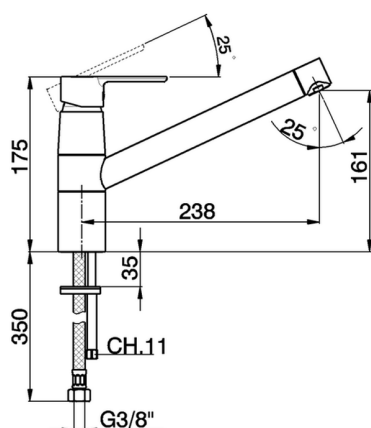

Single lever sink mixer KITCHEN_C2002580

MODEL **C2002580**

Single lever sink mixer, swivel spout, G.3/8" stainless steel flexible hoses

AVAILABLE FINISHINGS

CHARACTERISTICS

Cartridge Spare Parts **ZZ95409000**

35 mm Cartridge

EcoStop

EcoStop feature limits water flow to approximately 50% of maximum output with one point of resistance on setting. Push slightly past the middle stop only when full water output is required. This will save water up to 50%.

Single lever sink mixer KITCHEN_C2002580

C2002580

<https://en.cisal.it/single-lever-sink-mixer-kitchen-c2002580>

2025-01-02