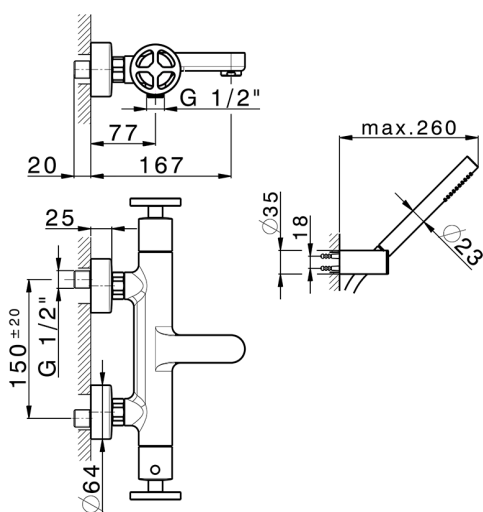

CHARACTERISTICS

Cartridge Spare Parts **22.04A.AR - ZZ97279004**

Argo 2 (long filter) Thermostatic Valve

DeviaStop

The Cisal Devia Stop technology allows to adjust the water flow and to direct it to the selected output point (overhead soaker, hand shower, etc).

Thermostatic

The Cisal thermostatic is your personal water manager, helping you to handle, control and save water and energy.

2024-10-29