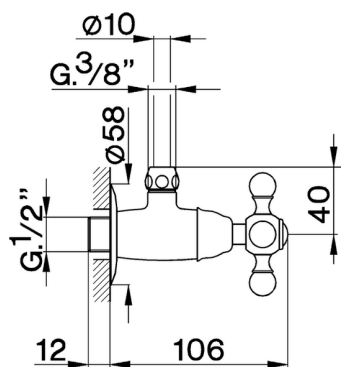

Temperature Limiter ARCANA COMPONENTS_AR001460

MODEL **AR001460**

Temperature Limiter

AVAILABLE FINISHINGS

- **21** 21 Chrome
- **24** 24 Gold
- **26** 26 Old Copper
- **27** 27 Old Bronze
- **2A** 2A Satin Brushed Nickel

CHARACTERISTICS