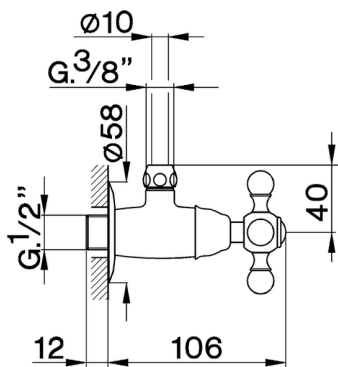

Temperature Limiter ARCANA COMPONENTS_AR001460

MODEL **AR001460**

Temperature Limiter

AVAILABLE FINISHINGS

- **21** 21 Chrome
- **24** 24 Gold
- **26** 26 Old Copper
- **27** 27 Old Bronze
- **2A** 2A Satin Brushed Nickel

CHARACTERISTICS