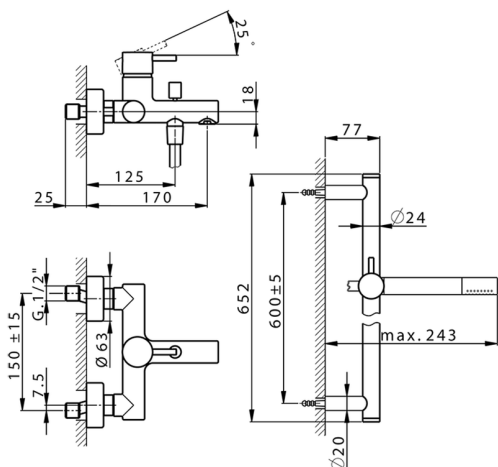

Single lever bath mixer, with shower set NUOVA LESS_LN000060

MODEL **LN000060**

Single lever bath mixer, with shower set, 60 cm Rail with slide bracket, Brass minimalistic one spray handshower, 150 cm SUPREME smooth flexible hose

AVAILABLE FINISHINGS

-  **21** 21 Chrome
-  **2F** 2F Brushed Nickel
-  **40** 40 Matt Black
-  **4Q** 4Q Matt White

CHARACTERISTICS

Cartridge Spare Parts **ZZ95435000**

35 mm Cartridge

EcoStop

EcoStop feature limits water flow to approximately 50% of maximum output with one point of resistance on setting. Push slightly past the middle stop only when full water output is required. This will save water up to 50%.