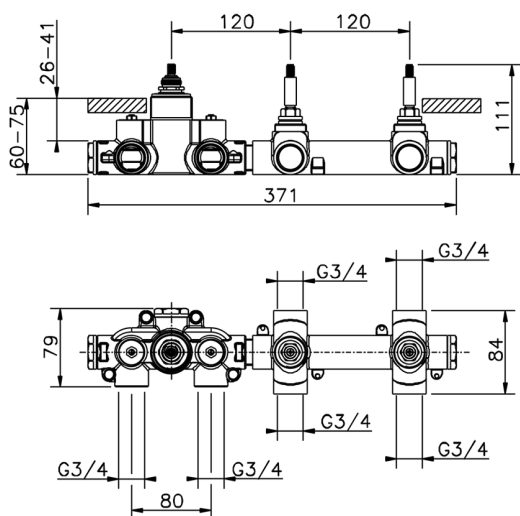

## 2 Function Concealed Thermostatic Valve CONCEALED\_ZA01R200

MODEL **ZA01R200**

2 Function Concealed Thermostatic Valve

AVAILABLE FINISHINGS

**04** 04 Without finishing

CHARACTERISTICS

Concealed **1**  
 Cartridge Spare Parts **23.51A.HF**  
**HF Thermostatic Valve**