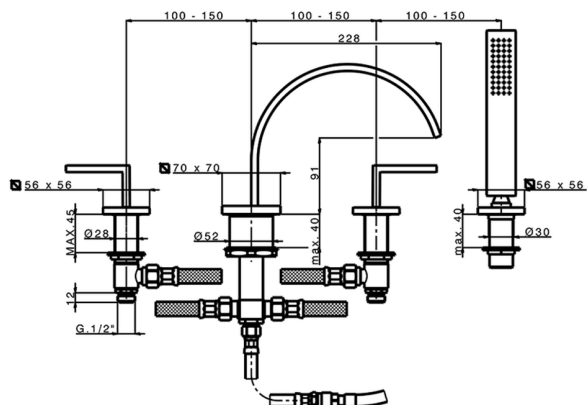

Deck-mounted 4-hole bath mixer WAVE_WA000262

MODEL **WA000262**

Deck-mounted 4-hole bath mixer, 2 outlet diverter, 35x15 mm Brass minimalistic one spray handshower, 150 cm. Pull-out flexible hose

AVAILABLE FINISHINGS

-  **21** 21 Chrome
-  **2F** 2F Brushed Nickel
-  **2Q** 2Q Black Titanium

CHARACTERISTICS

2026-04-28