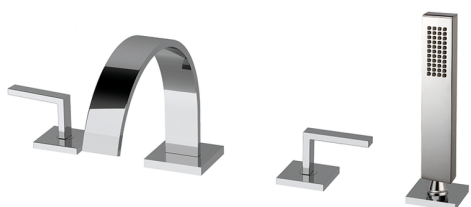

Deck-mounted 4-hole bath mixer WAVE_WA000262

MODEL **WA000262**

Deck-mounted 4-hole bath mixer, 2 outlet diverter, 35x15 mm Brass minimalistic one spray handshower, 150 cm. Pull-out flexible hose

AVAILABLE FINISHINGS

-  **21** 21 Chrome
-  **2F** 2F Brushed Nickel
-  **2Q** 2Q Black Titanium

CHARACTERISTICS

2026-04-28