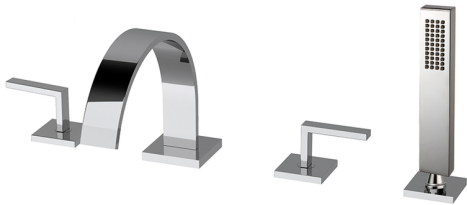

Deck-mounted 4-hole bath mixer WAVE_WA000262

MODEL **WA000262**

Deck-mounted 4-hole bath mixer, 2 outlet diverter, 35x15 mm Brass minimalistic one spray handshower, 150 cm. Pull-out flexible hose

AVAILABLE FINISHINGS

-  **21** 21 Chrome
-  **2F** 2F Brushed Nickel
-  **2Q** 2Q Black Titanium

CHARACTERISTICS

2026-05-19