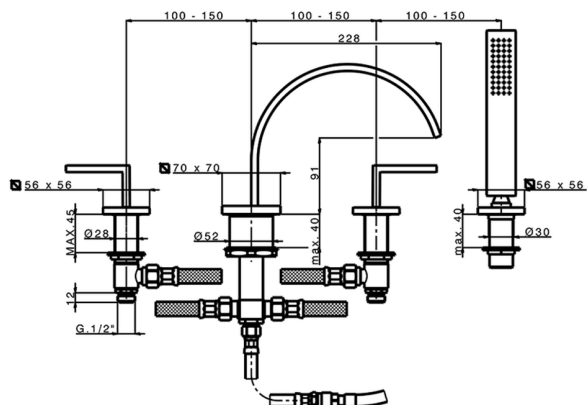

CHARACTERISTICS