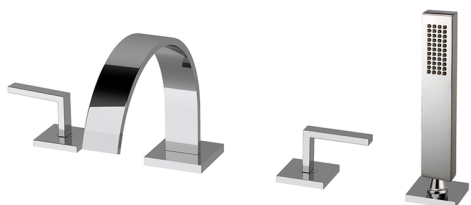

Deck-mounted 4-hole bath mixer WAVE_WA000262

MODEL **WA000262**

Deck-mounted 4-hole bath mixer, 2 outlet diverter, 35x15 mm Brass minimalistic one spray handshower, 150 cm. Pull-out flexible hose

AVAILABLE FINISHINGS

-  **21** 21 Chrome
-  **2F** 2F Brushed Nickel
-  **2Q** 2Q Black Titanium

CHARACTERISTICS

2026-04-28