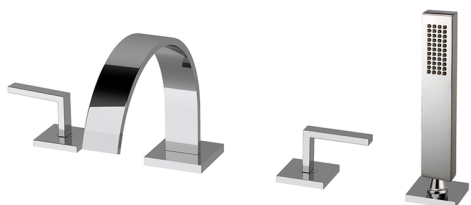

## Deck-mounted 4-hole bath mixer WAVE\_WA000262

MODEL **WA000262**

Deck-mounted 4-hole bath mixer, 2 outlet diverter, 35x15 mm Brass minimalistic one spray handshower, 150 cm. Pull-out flexible hose

### AVAILABLE FINISHINGS

-  **21** 21 Chrome
-  **2F** 2F Brushed Nickel
-  **2Q** 2Q Black Titanium