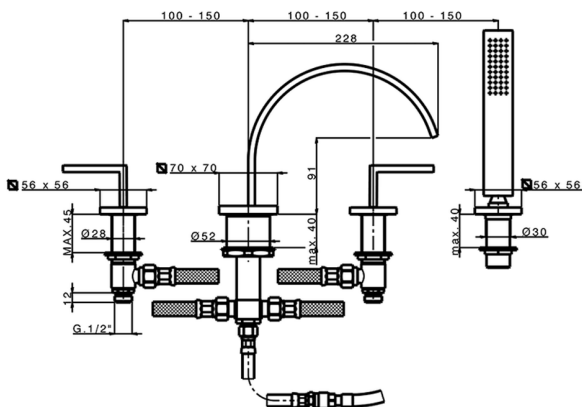

Deck-mounted 4-hole bath mixer WAVE_WA000262

MODEL **WA000262**

Deck-mounted 4-hole bath mixer, 2 outlet diverter, 35x15 mm Brass minimalistic one spray handshower, 150 cm. Pull-out flexible hose

AVAILABLE FINISHINGS

-  **21** 21 Chrome
-  **2F** 2F Brushed Nickel
-  **2Q** 2Q Black Titanium

CHARACTERISTICS

2026-05-19