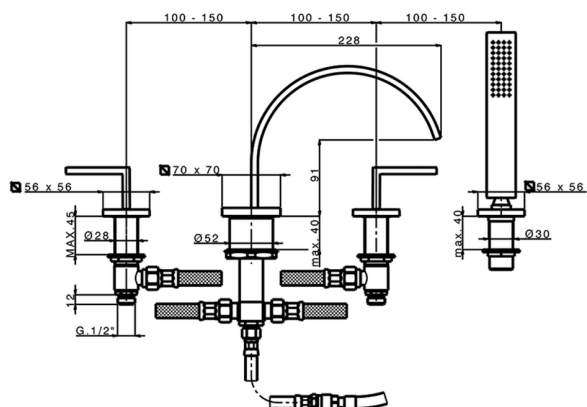

Deck-mounted 4-hole bath mixer WAVE_WA000262

MODEL **WA000262**

Deck-mounted 4-hole bath mixer, 2 outlet diverter, 35x15 mm Brass minimalistic one spray handshower, 150 cm. Pull-out flexible hose

AVAILABLE FINISHINGS

-  **21** 21 Chrome
-  **2F** 2F Brushed Nickel
-  **2Q** 2Q Black Titanium

CHARACTERISTICS

2026-04-08