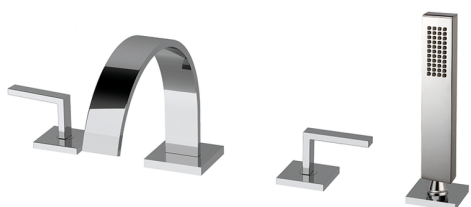

Deck-mounted 4-hole bath mixer WAVE_WA000262

MODEL **WA000262**

Deck-mounted 4-hole bath mixer, 2 outlet diverter, 35x15 mm Brass minimalistic one spray handshower, 150 cm. Pull-out flexible hose

AVAILABLE FINISHINGS

-  **21** 21 Chrome
-  **2F** 2F Brushed Nickel
-  **2Q** 2Q Black Titanium

CHARACTERISTICS

2026-04-08