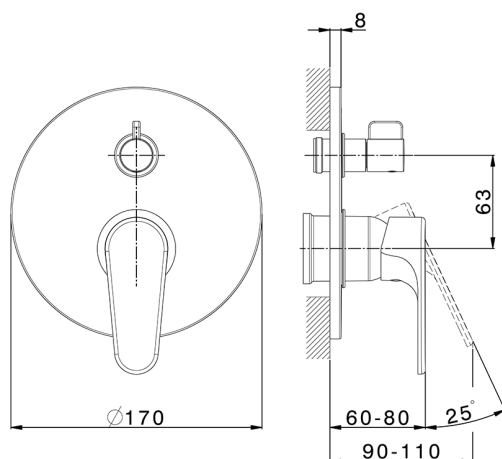

Exposed part for concealed S.L.bath-shower valve ALMA_A3002300

MODEL **A3002300**

Exposed part for concealed S.L.bath-shower valve, 2-Way rotating diverter, without concealed part, for items Easy-Box ZA000230

AVAILABLE FINISHINGS

-  **21** 21 Chrome
-  **2F** 2F Brushed Nickel
-  **40** 40 Matt Black

CHARACTERISTICS

Installation **Concealed**
 Required concealed parts **ZA000230**

2024-12-22