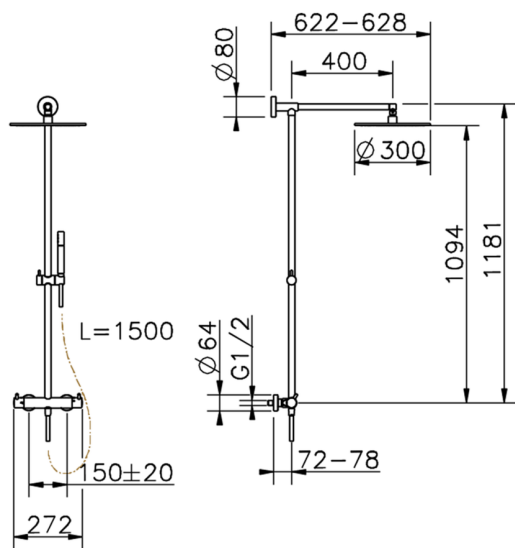

2-functions Thermostatic shower set LESS MINIMAL_LNC7801N

MODEL **LNC7801N**

2-functions Thermostatic shower set, 2 outlets devia stop, not adjustable column, sliding shower bracket, Brass minimalistic one spray handshower, 300 mm BRASS round shower head, 150 cm smooth SUPREME Flexible Hose

AVAILABLE FINISHINGS

-  **21** 21 Chrome
-  **2F** 2F Brushed Nickel
-  **40** 40 Matt Black
-  **4Q** 4Q Matt White

CHARACTERISTICS

Cartridge Spare Parts **24.04A.PP**
8x20 Plus P Thermostatic Valve

DeviaStop