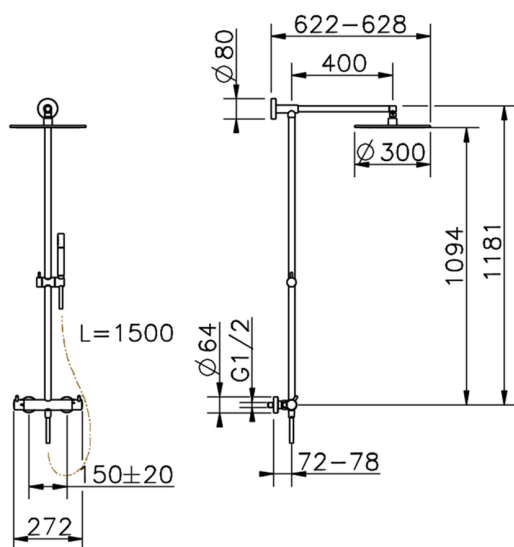

2-functions Thermostatic shower set LESS MINIMAL_LNC7801N

MODEL **LNC7801N**

2-functions Thermostatic shower set, 2 outlets devia stop, not adjustable column, sliding shower bracket, Brass minimalistic one spray handshower, 300 mm BRASS round shower head, 150 cm smooth SUPREME Flexible Hose

AVAILABLE FINISHINGS

-  **21** 21 Chrome
-  **2F** 2F Brushed Nickel
-  **40** 40 Matt Black
-  **4Q** 4Q Matt White

CHARACTERISTICS

Cartridge Spare Parts **24.04A.PP**
8x20 Plus P Thermostatic Valve

DeviaStop