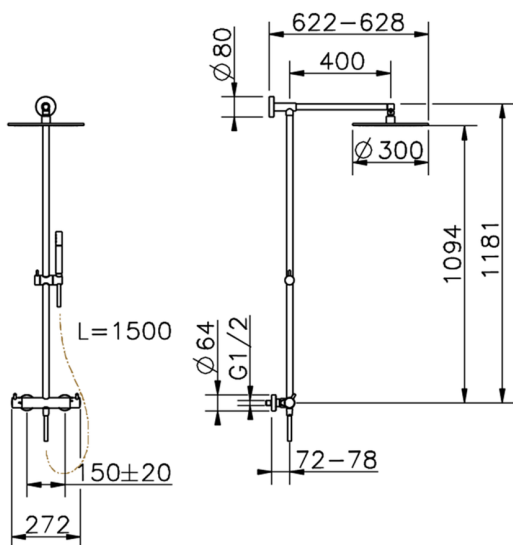

2-functions Thermostatic shower set LESS MINIMAL_LNC7801N

MODEL **LNC7801N**

2-functions Thermostatic shower set, 2 outlets devia stop, not adjustable column, sliding shower bracket, Brass minimalistic one spray handshower, 300 mm BRASS round shower head, 150 cm smooth SUPREME Flexible Hose

AVAILABLE FINISHINGS

-  **21** 21 Chrome
-  **2F** 2F Brushed Nickel
-  **40** 40 Matt Black
-  **4Q** 4Q Matt White

CHARACTERISTICS

Cartridge Spare Parts **24.04A.PP**
8x20 Plus P Thermostatic Valve

DeviaStop