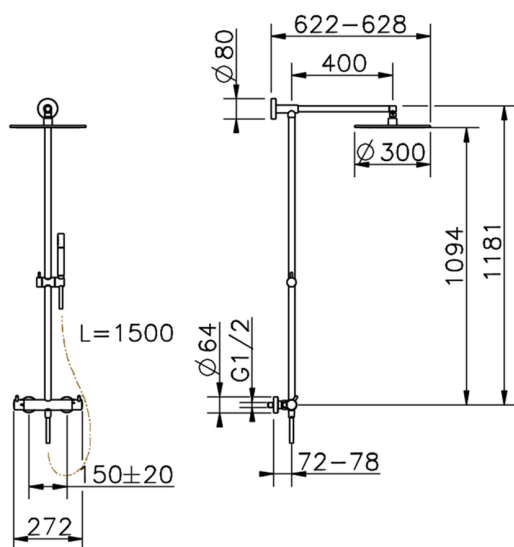

## 2-functions Thermostatic shower set LESS MINIMAL\_LNC7801N

MODEL **LNC7801N**

2-functions Thermostatic shower set, 2 outlets devia stop, not adjustable column, sliding shower bracket, Brass minimalistic one spray handshower, 300 mm BRASS round shower head, 150 cm smooth SUPREME Flexible Hose

### CHARACTERISTICS

Cartridge Spare Parts **24.04A.PP**  
**8x20 Plus P Thermostatic Valve**