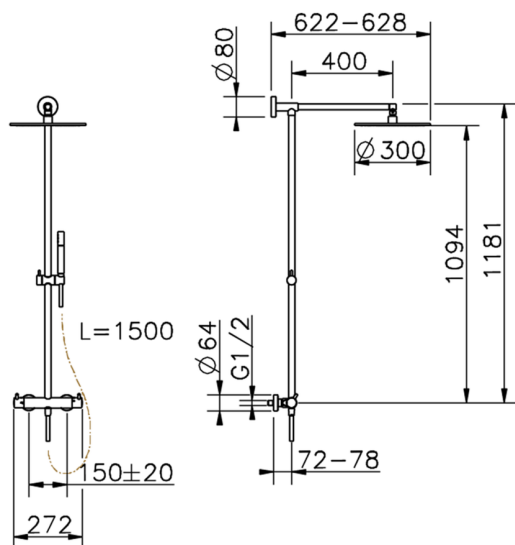

2-functions Thermostatic shower set LESS MINIMAL_LNC7801N

MODEL **LNC7801N**

2-functions Thermostatic shower set, 2 outlets devia stop, not adjustable column, sliding shower bracket, Brass minimalistic one spray handshower, 300 mm BRASS round shower head, 150 cm smooth SUPREME Flexible Hose

AVAILABLE FINISHINGS

-  **21** 21 Chrome
-  **2F** 2F Brushed Nickel
-  **40** 40 Matt Black
-  **4Q** 4Q Matt White

CHARACTERISTICS

Cartridge Spare Parts **24.04A.PP**
8x20 Plus P Thermostatic Valve

DeviaStop