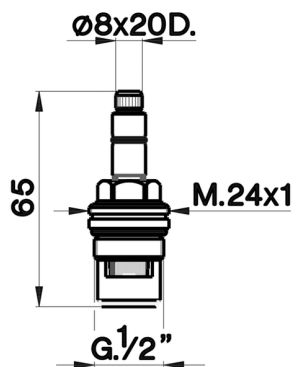

Ceramic headvalve DX 180° SPARE PARTS_ZZ928580

MODEL **ZZ928580**

Ceramic headvalve DX 180°, for one hole mixers and bath mixers 'AC'

AVAILABLE FINISHINGS

 **04** 04 Without finishing

CHARACTERISTICS

2024-12-22