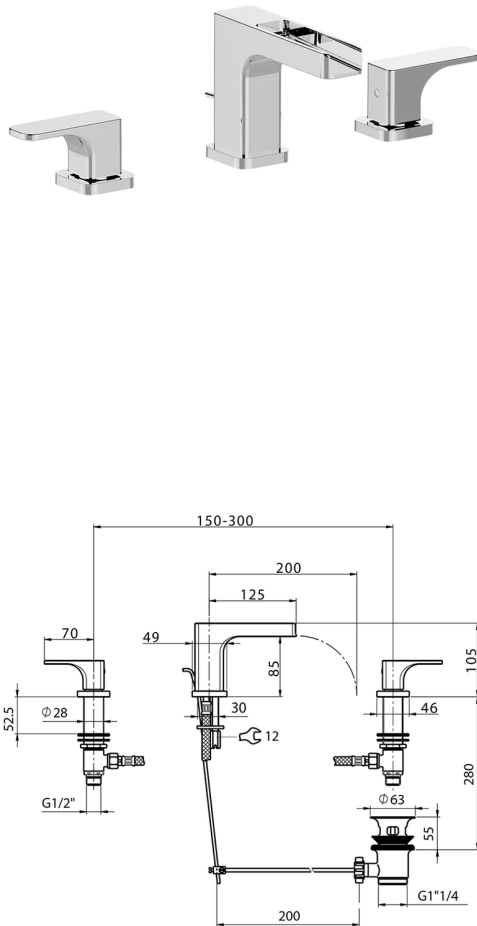

3 hole washbasin mixer CUBIC_CU0C1020

MODEL **CU0C1020**

3 hole washbasin mixer, waterfall spout, with automatic 1"1/4 automatic pop-up waste

AVAILABLE FINISHINGS

- **21** 21 Chrome
- **2B** 2B Polished Nickel
- **2F** 2F Brushed Nickel

CHARACTERISTICS

2026-06-14