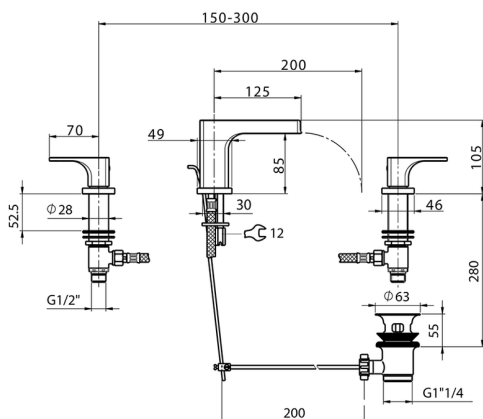

CHARACTERISTICS