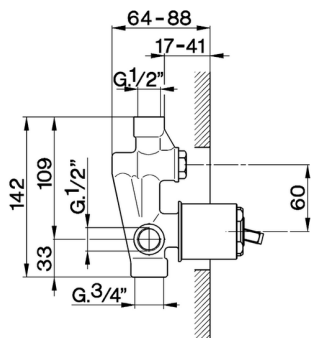

Concealed single lever bath-shower valve CONCEALED_ZA002210

MODEL **ZA002210**

Concealed single lever bath-shower valve, 1/2" and 3/4" 2 Outlet diverter, without trim kit

AVAILABLE FINISHINGS

CHARACTERISTICS

Concealed **1**
 Cartridge Spare Parts **ZZ92909000**
43 mm Cartridge

2026-06-10