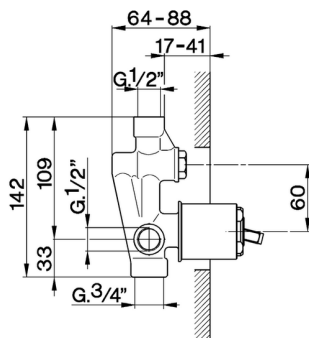

Concealed single lever bath-shower valve CONCEALED_ZA002210

MODEL **ZA002210**

Concealed single lever bath-shower valve, 1/2" and 3/4" 2 Outlet diverter, without trim kit

AVAILABLE FINISHINGS

04 04 Without finishing

CHARACTERISTICS

Concealed **1**
 Cartridge Spare Parts **ZZ92909000**
43 mm Cartridge

2026-04-09