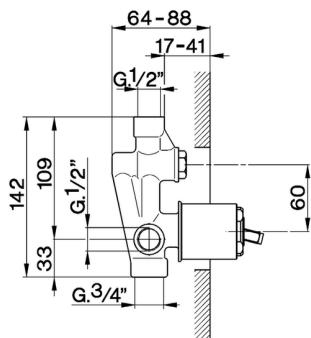

Concealed single lever bath-shower valve CONCEALED_ZA002210

MODEL **ZA002210**

Concealed single lever bath-shower valve, 1/2" and 3/4" 2 Outlet diverter, without trim kit

AVAILABLE FINISHINGS

04 04 Without finishing

CHARACTERISTICS

Concealed **1**
 Cartridge Spare Parts **ZZ92909000**
43 mm Cartridge

2026-04-29