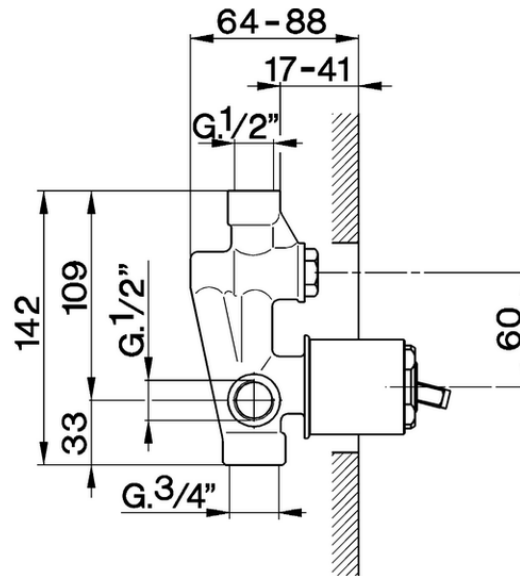

Concealed single lever bath-shower valve CONCEALED_ZA002210

ZA002210

<https://en.cisal.it/concealed-single-lever-bath-shower-valve-concealed-za002210>

2026-06-14