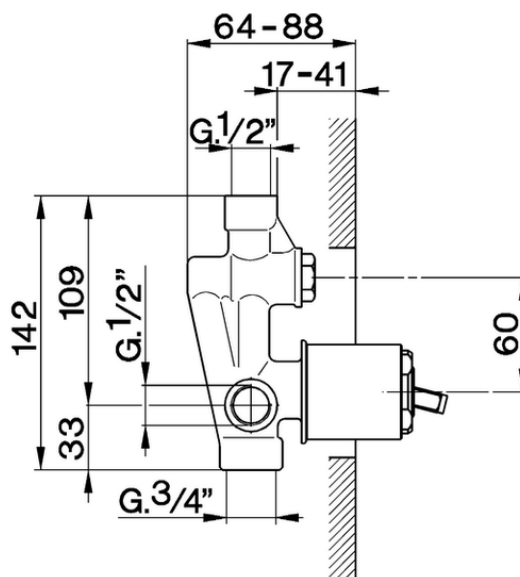

**Concealed single lever bath-shower valve CONCEALED\_ZA002210**

ZA002210

<https://en.cisal.it/concealed-single-lever-bath-shower-valve-concealed-za002210>

2026-04-30