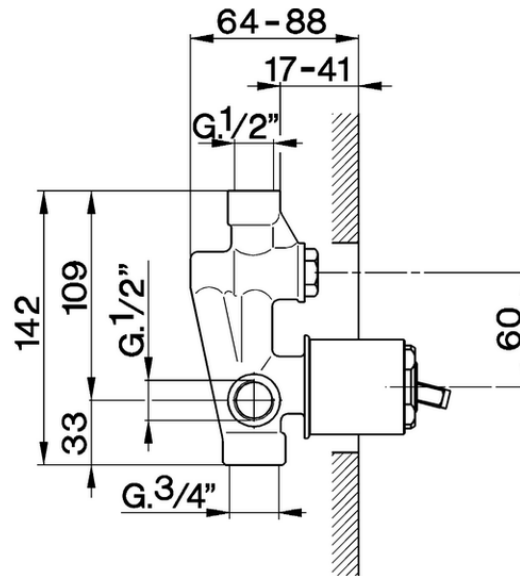

Concealed single lever bath-shower valve CONCEALED_ZA002210

ZA002210

<https://en.cisal.it/concealed-single-lever-bath-shower-valve-concealed-za002210>

2026-04-09