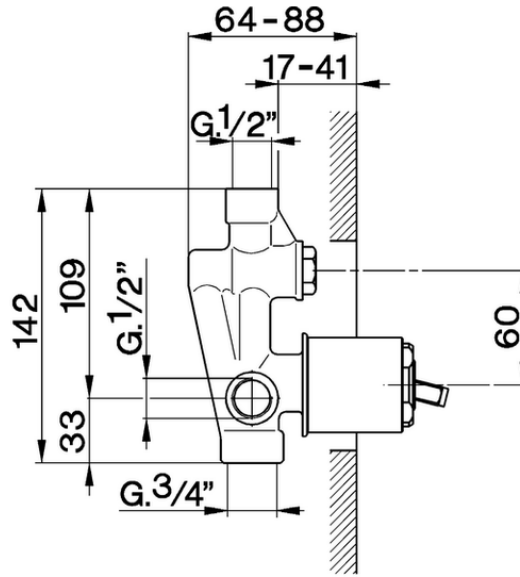

Concealed single lever bath-shower valve CONCEALED_ZA002210

ZA002210

<https://en.cisal.it/concealed-single-lever-bath-shower-valve-concealed-za002210>

2026-04-30