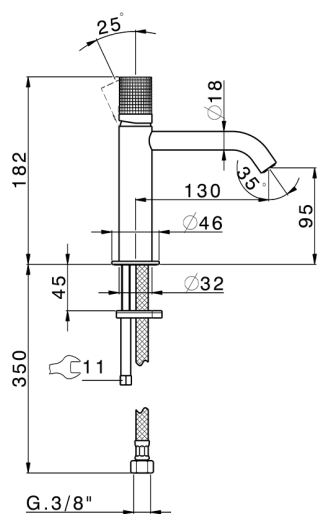

Single lever 'large' washbasin mixer NUANCE X32_X1000504

MODEL **X1000504**

Single lever 'large' washbasin mixer, without waste, G.3/8" stainless steel flexible hoses, Inox AISI 316L

AVAILABLE FINISHINGS

-  **D1** D1 Brushed Inox
-  **5H** 5H Dark Brass Brushed
-  **5L** 5L Brushed Black Titanium
-  **5N** 5N Brushed Rose Gold

CHARACTERISTICS

Cartridge Spare Parts **ZZ96550000**

25 mm Cartridge

Single lever 'large' washbasin mixer NUANCE X32_X1000504

X1000504

<https://en.cisal.it/single-lever-large-washbasin-mixer-nuance-x32-x1000504>

2026-04-25