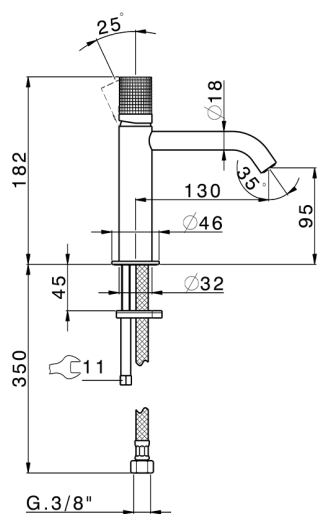

Single lever 'large' washbasin mixer NUANCE X32_X1000504

MODEL **X1000504**

Single lever 'large' washbasin mixer, without waste, G.3/8" stainless steel flexible hoses, Inox AISI 316L

AVAILABLE FINISHINGS

-  **D1** D1 Brushed Inox
-  **5H** 5H Dark Brass Brushed
-  **5L** 5L Brushed Black Titanium
-  **5N** 5N Brushed Rose Gold

CHARACTERISTICS

Cartridge Spare Parts **ZZ96550000**

25 mm Cartridge

Single lever 'large' washbasin mixer NUANCE X32_X1000504

X1000504

<https://en.cisal.it/single-lever-large-washbasin-mixer-nuance-x32-x1000504>

2026-04-04