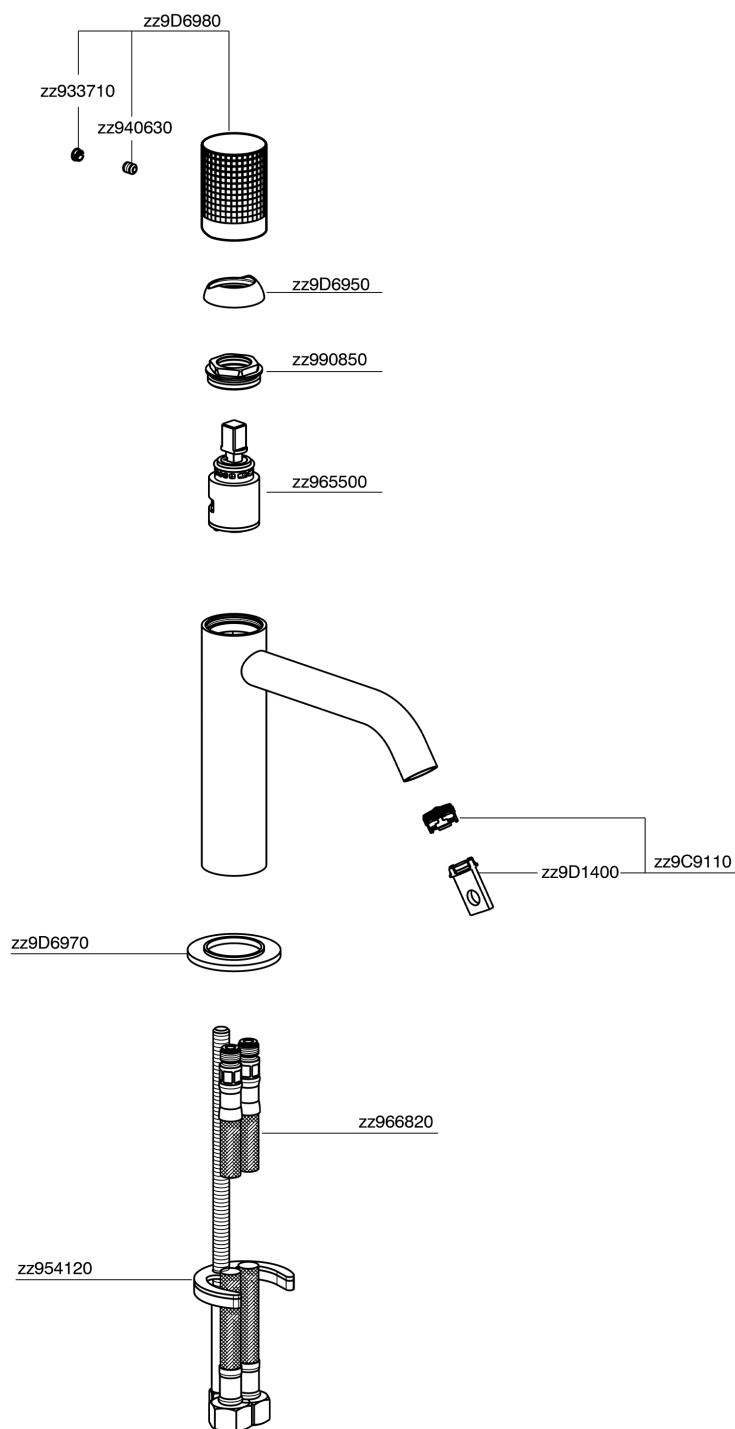

Single lever 'large' washbasin mixer NUANCE X32_X1000504

MODEL **X1000504**

Single lever 'large' washbasin mixer, without waste, G.3/8" stainless steel flexible hoses, Inox AISI 316L

AVAILABLE FINISHINGS

-  **D1** D1 Brushed Inox
-  **5H** 5H Dark Brass Brushed
-  **5L** 5L Brushed Black Titanium
-  **5N** 5N Brushed Rose Gold

CHARACTERISTICS

Cartridge Spare Parts **ZZ96550000**

25 mm Cartridge

Single lever 'large' washbasin mixer NUANCE X32_X1000504

X1000504

<https://en.cisal.it/single-lever-large-washbasin-mixer-nuance-x32-x1000504>

2026-06-05