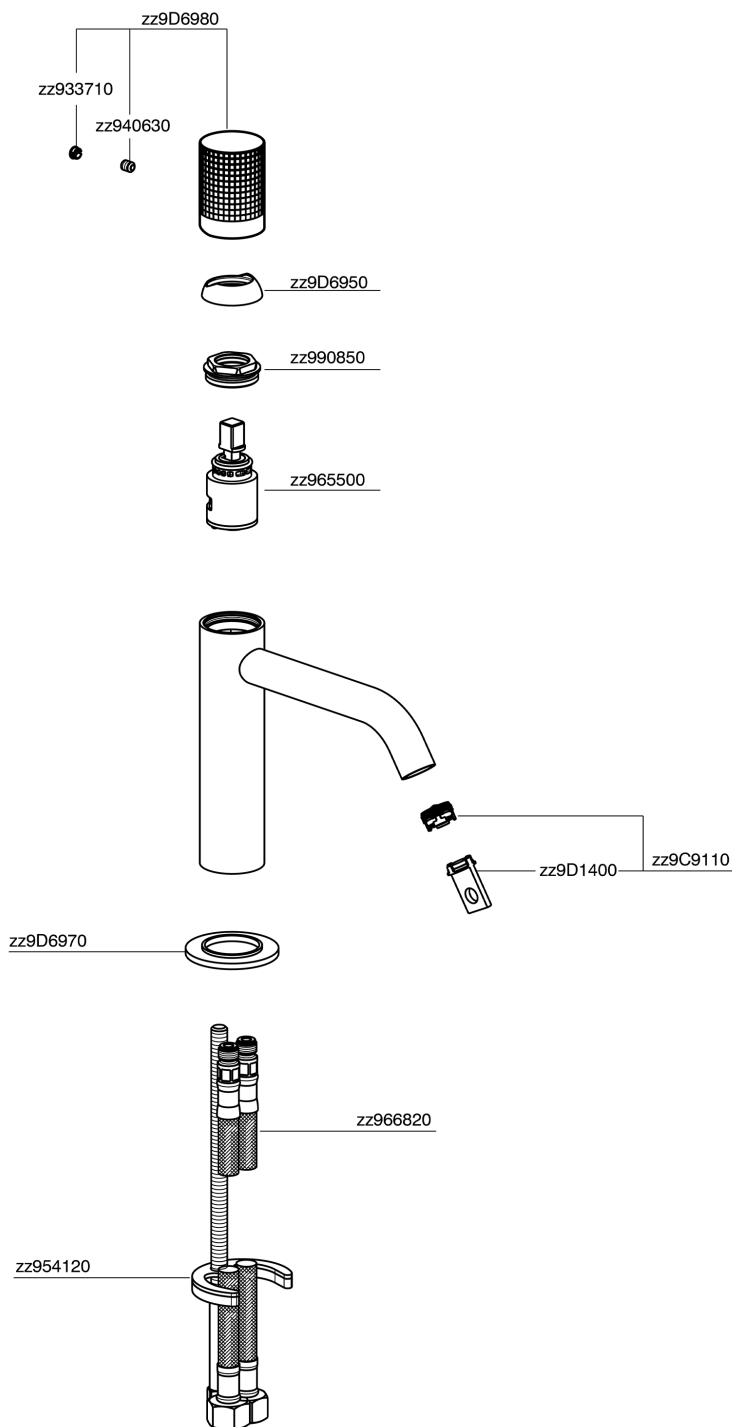

Single lever 'large' washbasin mixer NUANCE X32_X1000504

MODEL **X1000504**

Single lever 'large' washbasin mixer, without waste, G.3/8" stainless steel flexible hoses, Inox AISI 316L

AVAILABLE FINISHINGS

-  **D1** D1 Brushed Inox
-  **5H** 5H Dark Brass Brushed
-  **5L** 5L Brushed Black Titanium
-  **5N** 5N Brushed Rose Gold

CHARACTERISTICS

Cartridge Spare Parts **ZZ96550000**

25 mm Cartridge

Single lever 'large' washbasin mixer NUANCE X32_X1000504

X1000504

<https://en.cisal.it/single-lever-large-washbasin-mixer-nuance-x32-x1000504>

2026-04-04