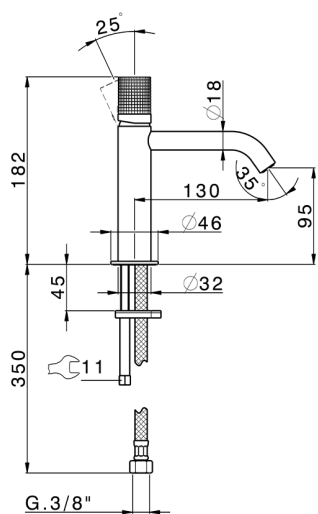

Single lever 'large' washbasin mixer NUANCE X32_X1000504

MODEL **X1000504**

Single lever 'large' washbasin mixer, without waste, G.3/8" stainless steel flexible hoses, Inox AISI 316L

AVAILABLE FINISHINGS

-  **D1** D1 Brushed Inox
-  **5H** 5H Dark Brass Brushed
-  **5L** 5L Brushed Black Titanium
-  **5N** 5N Brushed Rose Gold

CHARACTERISTICS

Cartridge Spare Parts **ZZ96550000**

25 mm Cartridge

Single lever 'large' washbasin mixer NUANCE X32_X1000504

X1000504

<https://en.cisal.it/single-lever-large-washbasin-mixer-nuance-x32-x1000504>

2026-06-05