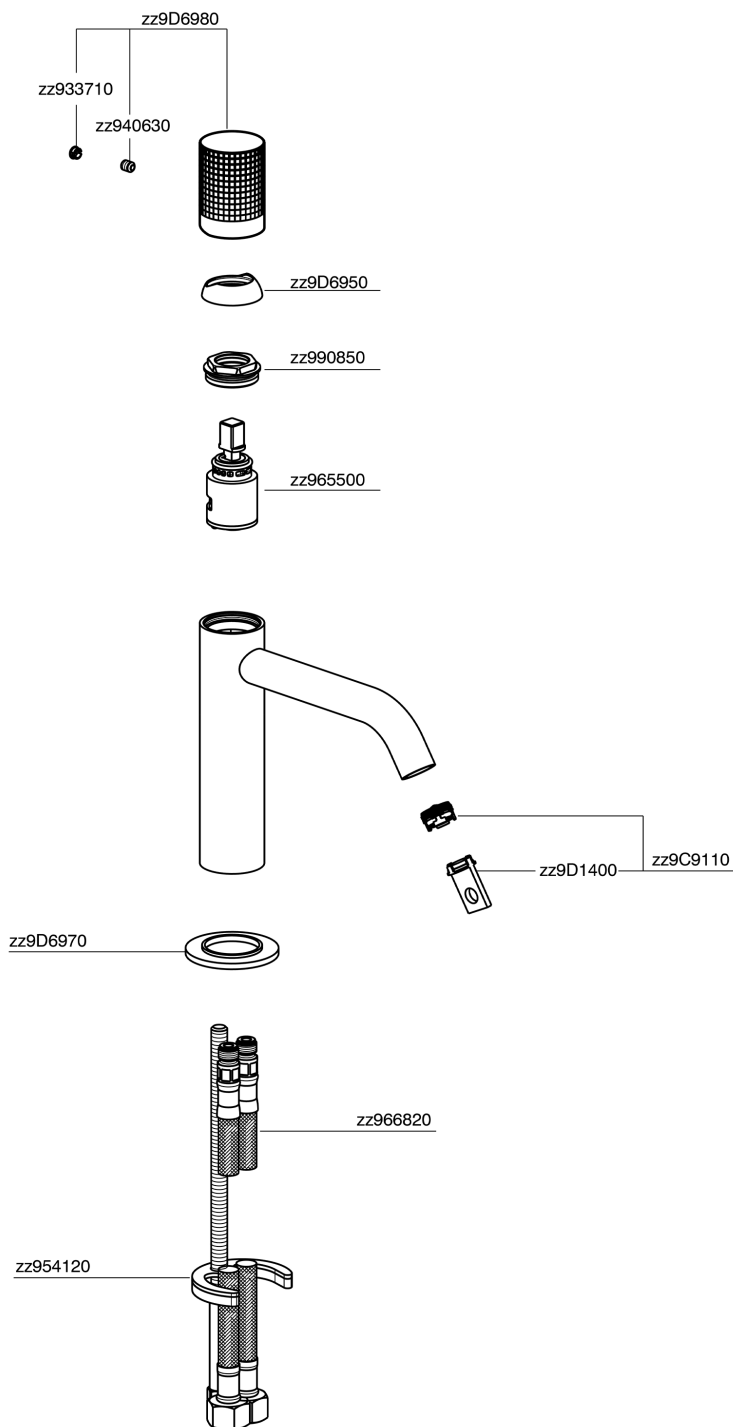

Single lever 'large' washbasin mixer NUANCE X32_X1000504

MODEL **X1000504**

Single lever 'large' washbasin mixer, without waste, G.3/8" stainless steel flexible hoses, Inox AISI 316L

AVAILABLE FINISHINGS

-  **D1** D1 Brushed Inox
-  **5H** 5H Dark Brass Brushed
-  **5L** 5L Brushed Black Titanium
-  **5N** 5N Brushed Rose Gold

CHARACTERISTICS

Cartridge Spare Parts **ZZ96550000**

25 mm Cartridge

Single lever 'large' washbasin mixer NUANCE X32_X1000504

X1000504

<https://en.cisal.it/single-lever-large-washbasin-mixer-nuance-x32-x1000504>

2026-04-25