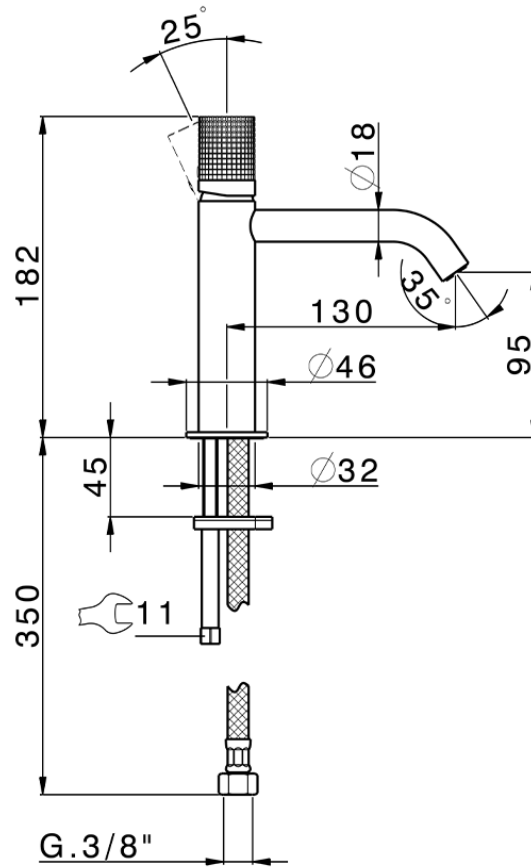

Single lever 'large' washbasin mixer NUANCE X32_X1000504

X1000504

<https://en.cisal.it/single-lever-large-washbasin-mixer-nuance-x32-x1000504>

2026-04-04