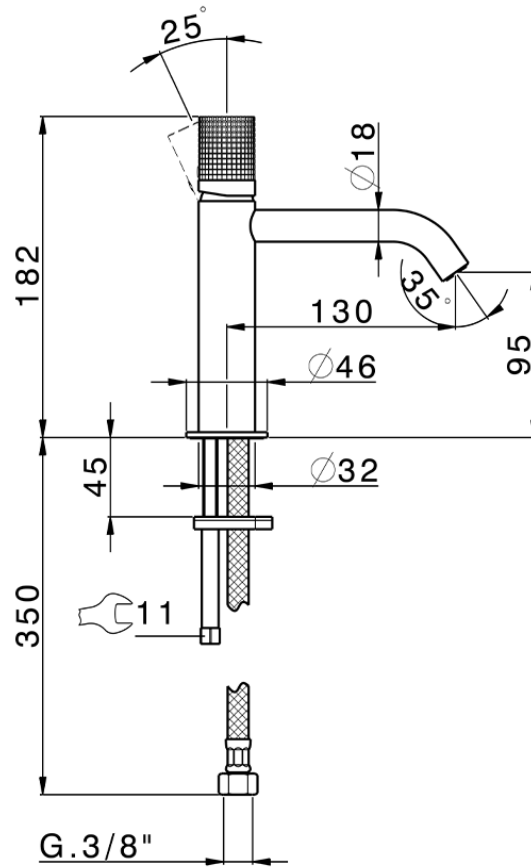

Single lever 'large' washbasin mixer NUANCE X32_X1000504

X1000504

<https://en.cisal.it/single-lever-large-washbasin-mixer-nuance-x32-x1000504>

2026-04-24